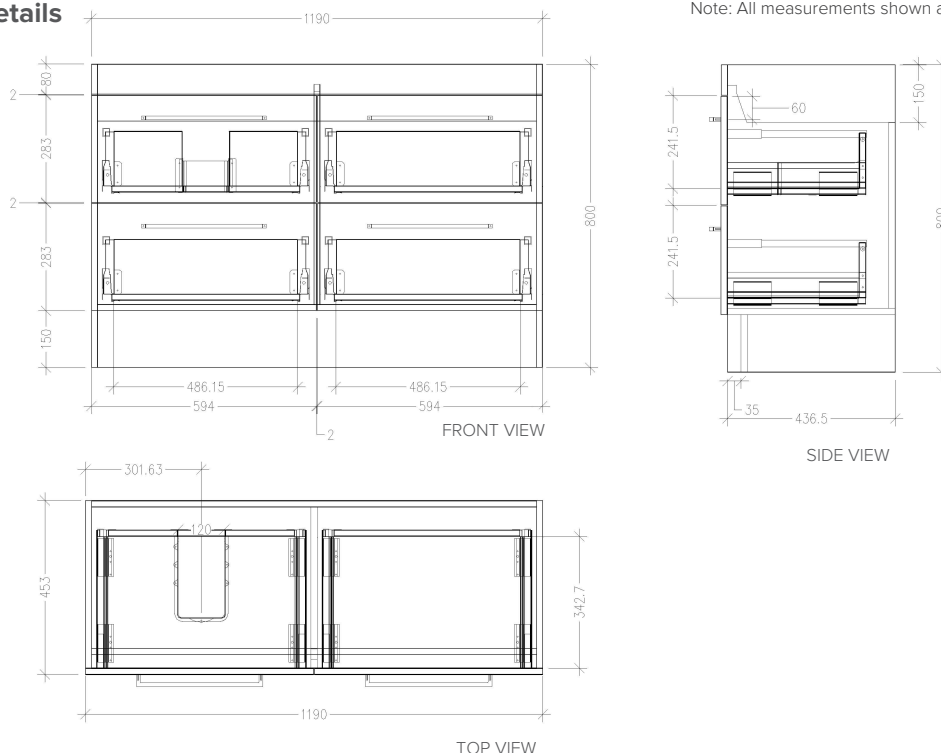

## Skye 1200mm 4 Drawer Left Offset Basin Floor Vanity

### Features

- Floorstanding
- Full Extension Soft Close Drawers
- Cabinet:  
Laminate Woodgrain & Solid Colours on MR Board
- Slab Top Options:  
20mm Quartz Top - Himalaya (H), Midnight Stone (MS)  
20mm StoneCast Top - Gloss White (SC), Matte White (SCMW)
- Dimensions: H820 x W1200 x D465
- Floor plumbing provision has been allowed for with a 60mm space behind lower drawer. Note lower drawers DO NOT have plumbing cutouts and are designed to offer full storage space.
- **Optional: Floor plumbing waste provision in bottom drawer [88515] - Additional \$75 RRP**

### Technical Details

Note: All measurements shown are in millimetres. Sizes are nominal.