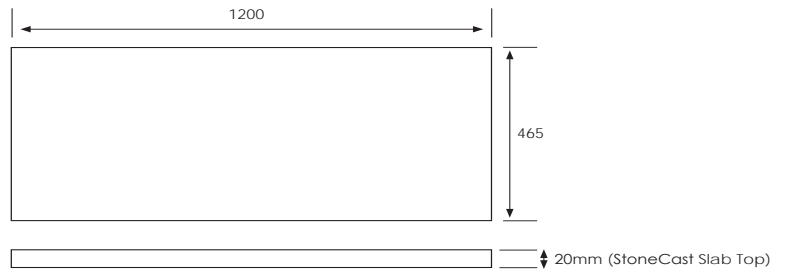

Technical Details

Note: All measurements shown are in millimetres. Sizes are nominal.

SPECIFICATION SHEET

Slab Top Options

StoneCast Slab Top 1200

W1200 x D465 x H20

Gloss White - SC

Matte White - SCMW