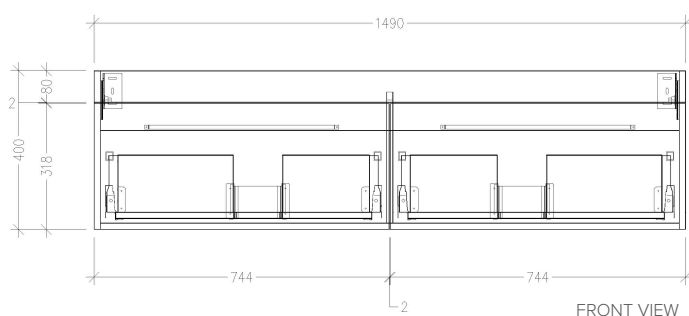

SPECIFICATION SHEET

Skye 1200mm 2 Drawer Double Basin Wall Vanity

Features

- Wall Hung
- Full Extension Soft Close Drawer
- Cabinet: Laminate Woodgrain & Solid Colours on MR Board
- Slab Top options:
20mm Quartz Top - Himalaya (H), Midnight Stone (MS)
20mm StoneCast Top - Gloss White (SC), Matte White (SCMW)
- Dimensions: H420 x W1200 x D465

Technical Details

Note: All measurements shown are in millimetres. Sizes are nominal.

SPECIFICATION SHEET

Slab Top Options

StoneCast Slab Top 1200

W1200 x D465 x H20

Gloss White - SC

Matte White - SCMW