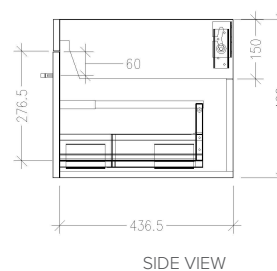

SPECIFICATION SHEET

Skye 1200mm 2 Drawer Double Basin Wall Vanity

Features

- Wall Hung
- Full Extension Soft Close Drawer
- Cabinet: Laminate Woodgrain & Solid Colours on MR Board
- Slab Top options:
20mm Quartz Top - Himalaya (H), Midnight Stone (MS)
20mm StoneCast Top - Gloss White (SC), Matte White (SCMW)
- Dimensions: H420 x W1200 x D465

Technical Details

Note: All measurements shown are in millimetres. Sizes are nominal.

SPECIFICATION SHEET

Slab Top Options

StoneCast Slab Top 1200

W1200 x D465 x H20

Gloss White - SC

Matte White - SCMW