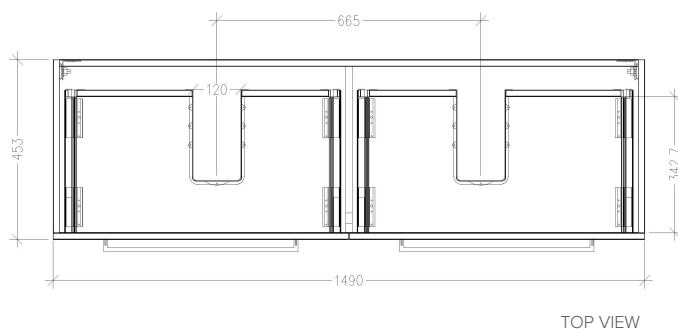

SPECIFICATION SHEET

Skye 1200mm 2 Drawer Double Basin Wall Vanity

Features

- Wall Hung
- Full Extension Soft Close Drawer
- Cabinet: Laminate Woodgrain & Solid Colours on MR Board
- Slab Top options:
20mm Quartz Top - Himalaya (H), Midnight Stone (MS)
20mm StoneCast Top - Gloss White (SC), Matte White (SCMW)
- Dimensions: H420 x W1200 x D465

Technical Details

Note: All measurements shown are in millimetres. Sizes are nominal.

SPECIFICATION SHEET

Slab Top Options

StoneCast Slab Top 1200

W1200 x D465 x H20

Gloss White - SC

Matte White - SCMW