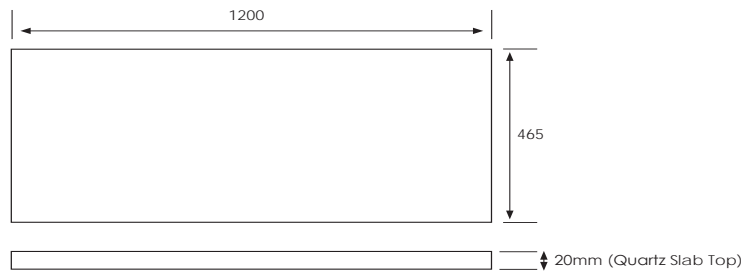

Technical Details

Note: All measurements shown are in millimetres. Sizes are nominal.

SPECIFICATION SHEET

Slab Top Options

StoneCast Slab Top 1200

W1200 x D465 x H20

Gloss White - SC

Matte White - SCMW

Gloss White

Matte White

Quartz Slab Top 1200

W1200 x D465 x H20

Midnight Stone - MS

Himalaya - HY

Midnight Stone

Himalaya

Tap Hole Position

Tap hole position must be specified

- NTH** No Tap Holes
- CTH** Centre Tap Holes
- LTH** Left Tap Holes
- RTH** Right Tap Holes
- ITH*** Inside Tap Holes
- OTH*** Outside Tap Holes

*only applicable with double basins