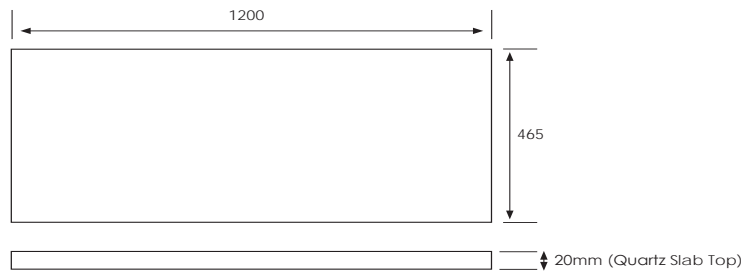

### Technical Details

Note: All measurements shown are in millimetres. Sizes are nominal.

## Slab Top Options

### StoneCast Slab Top 1200

W1200 x D465 x H20

Gloss White - SC

Matte White - SCMW

Gloss White

Matte White

### Quartz Slab Top 1200

W1200 x D465 x H20

Midnight Stone - MS

Himalaya - HY

Midnight Stone

Himalaya