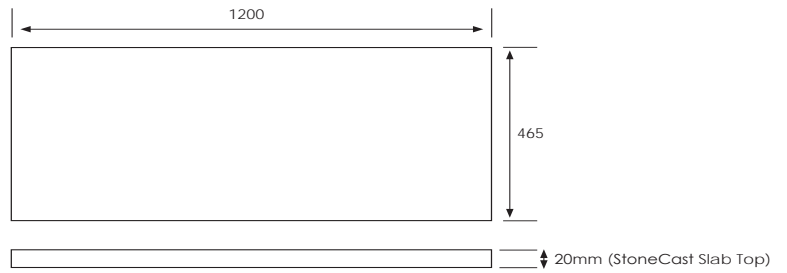

SPECIFICATION SHEET

Slab Top Options

StoneCast Slab Top 1200

W1200 x D465 x H20

Gloss White - SC

Matte White - SCMW