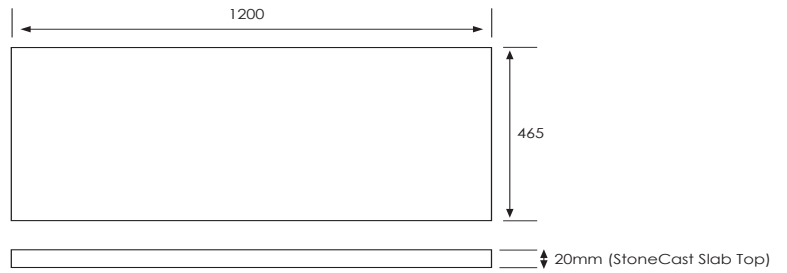

*Note: Vessel basins are purchased separately.
Visit www.newtech.co.nz for full range of vessel basin options.*

Colour Options with Code

Technical Details

Note: All measurements shown are in millimetres. Sizes are nominal.

SPECIFICATION SHEET

Slab Top Options

StoneCast Slab Top 1200

W1200 x D465 x H20

Gloss White - SC

Matte White - SCMW

Gloss White

Matte White

Quartz Slab Top 1200

W1200 x D465 x H20

Midnight Stone - MS

Himalaya - HY

Midnight Stone

Himalaya

Tap Hole Position

Tap hole position must be specified