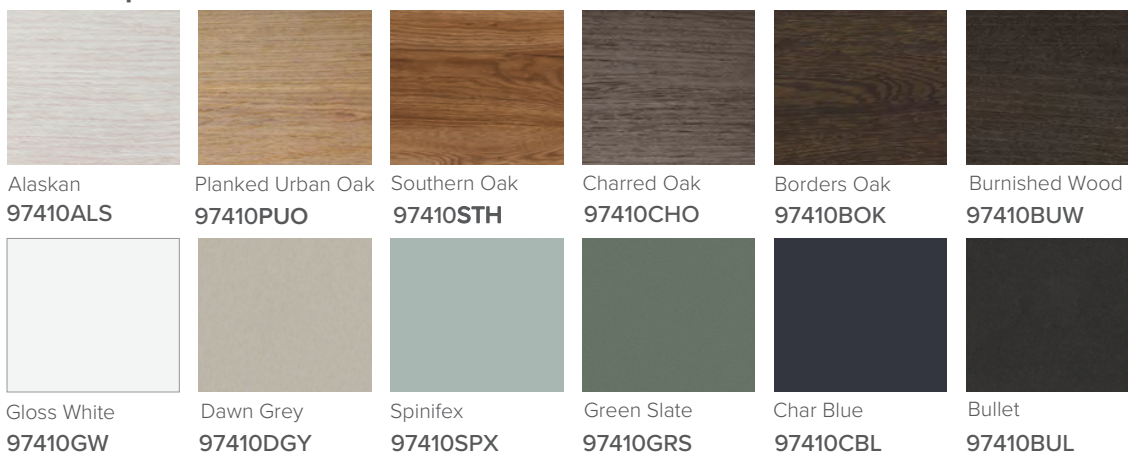

Colour Options with Code