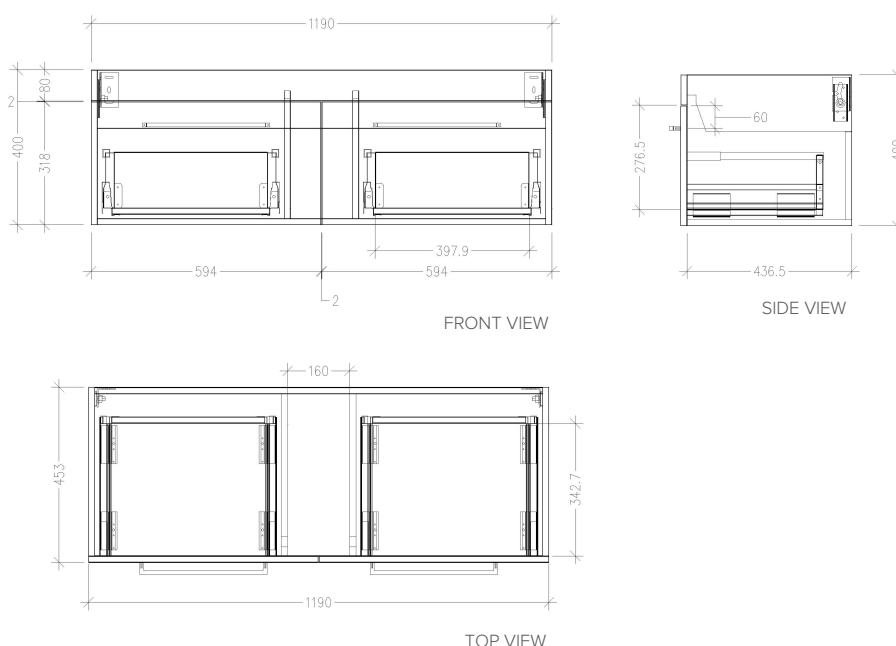

SPECIFICATION SHEET

Skye 1200mm 2 Drawer Wall Vanity

Features

- Wall Hung
- Full Extension Soft Close Drawers
- Cabinet: Laminate Woodgrain & Solid Colours on MR Board
- Slab Top Options:
20mm Quartz Top - Himalaya (H), Midnight Stone (MS)
20mm StoneCast Top - Gloss White (SC), Matte White (SCMW)
- Dimensions: H420 x W1200 x D465

*Note: Vessel basins are purchased separately.
Visit www.newtech.co.nz for full range of vessel basin options.*

Colour Options with Code

Technical Details

Note: All measurements shown are in millimetres. Sizes are nominal.

SPECIFICATION SHEET

Slab Top Options

StoneCast Slab Top 1200

W1200 x D465 x H20

Gloss White - SC

Matte White - SCMW

Gloss White

Matte White

Quartz Slab Top 1200

W1200 x D465 x H20

Midnight Stone - MS

Himalaya - HY

Midnight Stone

Himalaya

Tap Hole Position

Tap hole position must be specified