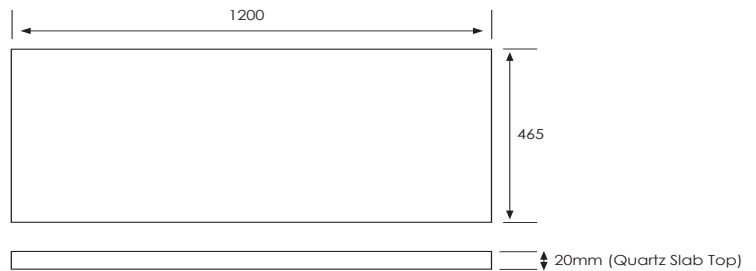

SPECIFICATION SHEET

Skye 1200mm 2 Drawer Wall Vanity

Features

- Wall Hung
- Full Extension Soft Close Drawers
- Cabinet: Laminate Woodgrain & Solid Colours on MR Board
- Slab Top Options:
20mm Quartz Top - Himalaya (H), Midnight Stone (MS)
20mm StoneCast Top - Gloss White (SC), Matte White (SCMW)
- Dimensions: H420 x W1200 x D465

*Note: Vessel basins are purchased separately.
Visit www.newtech.co.nz for full range of vessel basin options.*

Colour Options with Code

Technical Details

Note: All measurements shown are in millimetres. Sizes are nominal.

SPECIFICATION SHEET

Slab Top Options

StoneCast Slab Top 1200

W1200 x D465 x H20

Gloss White - SC

Matte White - SCMW

Gloss White

Matte White

Quartz Slab Top 1200

W1200 x D465 x H20

Midnight Stone - MS

Himalaya - HY

Midnight Stone

Himalaya

Tap Hole Position

Tap hole position must be specified