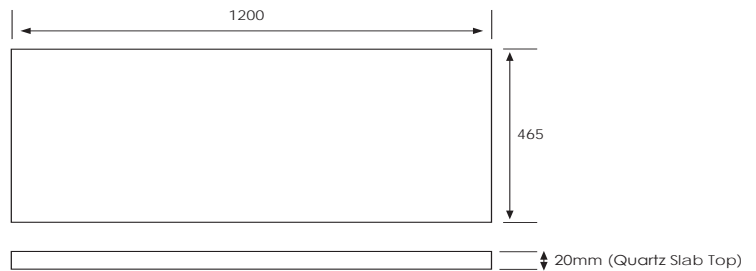

### Technical Details

*Note: All measurements shown are in millimetres. Sizes are nominal.*

## Slab Top Options

### StoneCast Slab Top 1200

W1200 x D465 x H20

Gloss White - SC

Matte White - SCMW

Gloss White

Matte White

### Quartz Slab Top 1200

W1200 x D465 x H20

Midnight Stone - MS

Himalaya - HY

Midnight Stone

Himalaya