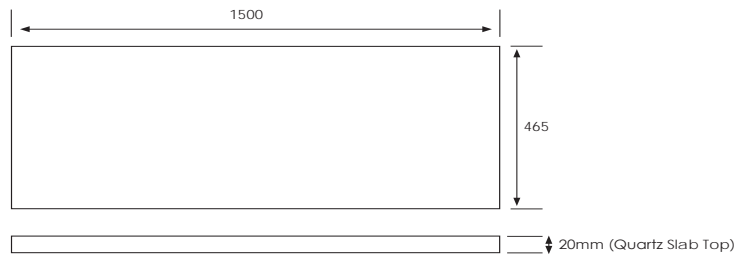

### Technical Details

Note: All measurements shown are in millimetres. Sizes are nominal.

FRONT VIEW

SIDE VIEW

TOP VIEW

## Slab Top Options

### StoneCast Slab Top 1500

W1500 x D465 x H20

Gloss White - SC

Matte White - SCMW

Gloss White

Matte White

### Quartz Slab Top 1500

W1500 x D465 x H20

Midnight Stone - MS

Himalaya - HY

Midnight Stone

Himalaya