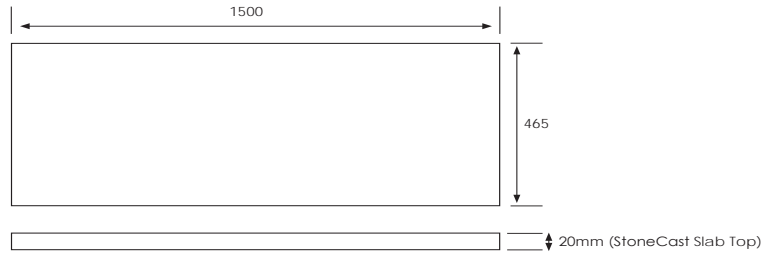

SPECIFICATION SHEET

Slab Top Options

StoneCast Slab Top 1500

W1500 x D465 x H20

Gloss White - SC

Matte White - SCMW