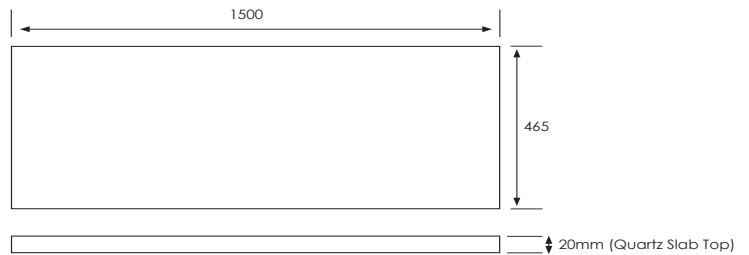

### Technical Details

Note: All measurements shown are in millimetres. Sizes are nominal.

## Slab Top Options

### StoneCast Slab Top 1500

W1500 x D465 x H20

Gloss White - SC

Matte White - SCMW

Gloss White

Matte White

### Quartz Slab Top 1500

W1500 x D465 x H20

Midnight Stone - MS

Himalaya - HY

Midnight Stone

Himalaya