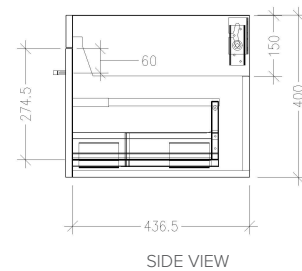

SPECIFICATION SHEET

Skye 1500mm 2 Drawer Wall Vanity Right Offset Basin

Features

- Wall Hung
- Full Extension Soft Close Drawer
- Cabinet: Laminate Woodgrain & Solid Colours on MR Board
- Slab Top options:
20mm Quartz Top - Himalaya (H), Midnight Stone (MS)
20mm StoneCast Top - Gloss White (SC), Matte White (SCMW)
- Dimensions: H420 x W1500 x D465

Bullet
97437RBUL

Technical Details

Note: All measurements shown are in millimetres. Sizes are nominal.

SPECIFICATION SHEET

Slab Top Options

StoneCast Slab Top 1500

W1500 x D465 x H20

Gloss White - SC