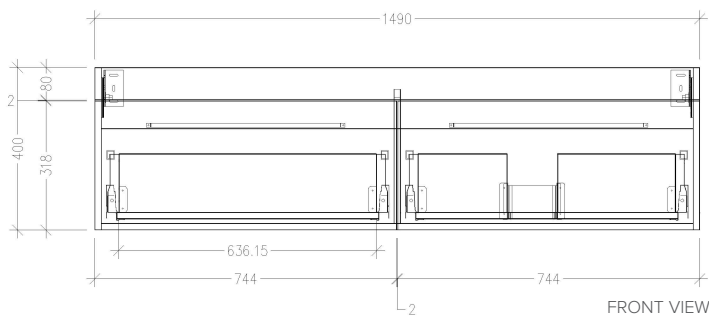

SPECIFICATION SHEET

Skye 1500mm 2 Drawer Wall Vanity Right Offset Basin

Features

- Wall Hung
- Full Extension Soft Close Drawer
- Cabinet: Laminate Woodgrain & Solid Colours on MR Board
- Slab Top options:
20mm Quartz Top - Himalaya (H), Midnight Stone (MS)
20mm StoneCast Top - Gloss White (SC), Matte White (SCMW)
- Dimensions: H420 x W1500 x D465

Bullet
97437RBUL

Technical Details

Note: All measurements shown are in millimetres. Sizes are nominal.

SPECIFICATION SHEET

Slab Top Options

StoneCast Slab Top 1500

W1500 x D465 x H20

Gloss White - SC