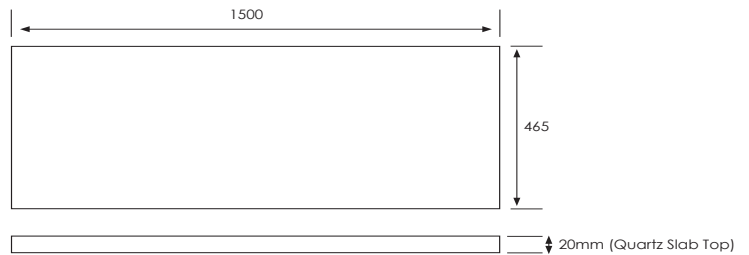

Quartz Slab Top 1500

W1500 x D465 x H20

Midnight Stone - MS

Himalaya - HY

Tap Hole Position

Tap hole position must be specified

- **NTH** No Tap Holes
- **CTH** Centre Tap Holes
- **LTH** Left Tap Holes
- **RTH** Right Tap Holes
- **ITH*** Inside Tap Holes
- **OTH*** Outside Tap Holes

*only applicable with double basins