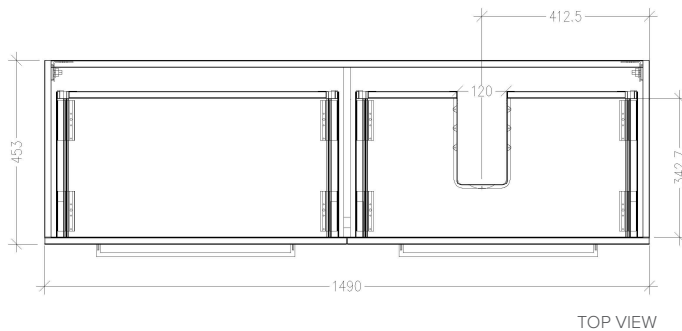

SPECIFICATION SHEET

Skye 1500mm 2 Drawer Wall Vanity Right Offset Basin

Features

- Wall Hung
- Full Extension Soft Close Drawer
- Cabinet: Laminate Woodgrain & Solid Colours on MR Board
- Slab Top options:
20mm Quartz Top - Himalaya (H), Midnight Stone (MS)
20mm StoneCast Top - Gloss White (SC), Matte White (SCMW)
- Dimensions: H420 x W1500 x D465

Bullet
97437RBUL

Technical Details

Note: All measurements shown are in millimetres. Sizes are nominal.

SPECIFICATION SHEET

Slab Top Options

StoneCast Slab Top 1500

W1500 x D465 x H20

Gloss White - SC