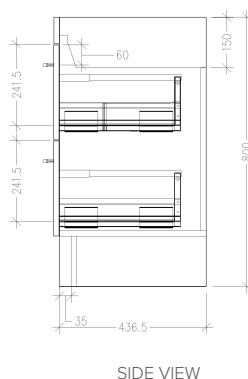

SPECIFICATION SHEET

Skye 1500mm 4 Drawer Floor Vanity with Right Offset Basin

Features

- Floorstanding
- Full Extension Soft Close Drawers
- Cabinet:
Laminate Woodgrain & Solid Colours on MR Board
- Slab Top Options:
20mm Quartz Top - Himalaya (H), Midnight Stone (MS)
20mm StoneCast Top - Gloss White (SC), Matte White (SCMW)
- Dimensions: H820 x W1500 x D465
- Floor plumbing provision has been allowed for with a 60mm space behind lower drawer. Note lower drawers DO NOT have plumbing cutouts and are designed to offer full storage space.
- **Optional: Floor plumbing waste provision in bottom drawer [88515] - Additional \$75 RRP**

Bullet
97442RBUL

Technical Details

Note: All measurements shown are in millimetres. Sizes are nominal.

SPECIFICATION SHEET

Slab Top Options

StoneCast Slab Top 1500

W1500 x D465 x H20

Gloss White - SC