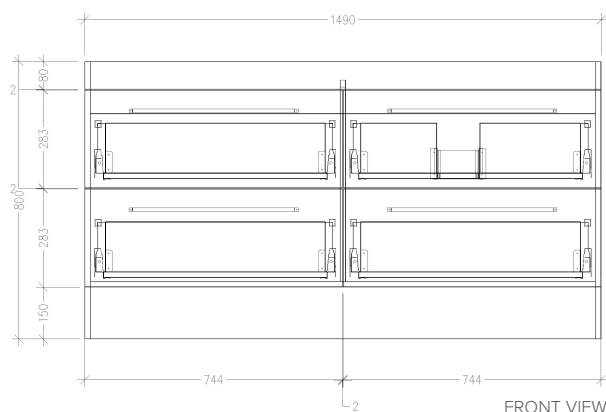

SPECIFICATION SHEET

Skye 1500mm 4 Drawer Floor Vanity with Right Offset Basin

Features

- Floorstanding
- Full Extension Soft Close Drawers
- Cabinet:
Laminate Woodgrain & Solid Colours on MR Board
- Slab Top Options:
20mm Quartz Top - Himalaya (H), Midnight Stone (MS)
20mm StoneCast Top - Gloss White (SC), Matte White (SCMW)
- Dimensions: H820 x W1500 x D465
- Floor plumbing provision has been allowed for with a 60mm space behind lower drawer. Note lower drawers DO NOT have plumbing cutouts and are designed to offer full storage space.
- **Optional: Floor plumbing waste provision in bottom drawer [88515] - Additional \$75 RRP**

Bullet
97442RBUL

Technical Details

Note: All measurements shown are in millimetres. Sizes are nominal.

SPECIFICATION SHEET

Slab Top Options

StoneCast Slab Top 1500

W1500 x D465 x H20

Gloss White - SC