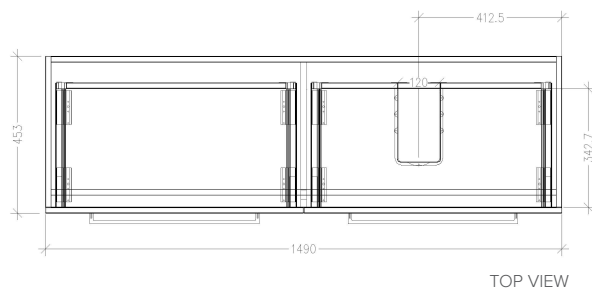

SPECIFICATION SHEET

Skye 1500mm 4 Drawer Floor Vanity with Right Offset Basin

Features

- Floorstanding
- Full Extension Soft Close Drawers
- Cabinet:
Laminate Woodgrain & Solid Colours on MR Board
- Slab Top Options:
20mm Quartz Top - Himalaya (H), Midnight Stone (MS)
20mm StoneCast Top - Gloss White (SC), Matte White (SCMW)
- Dimensions: H820 x W1500 x D465
- Floor plumbing provision has been allowed for with a 60mm space behind lower drawer. Note lower drawers DO NOT have plumbing cutouts and are designed to offer full storage space.
- **Optional: Floor plumbing waste provision in bottom drawer [88515] - Additional \$75 RRP**

Bullet
97442RBUL

Technical Details

Note: All measurements shown are in millimetres. Sizes are nominal.

SPECIFICATION SHEET

Slab Top Options

StoneCast Slab Top 1500

W1500 x D465 x H20

Gloss White - SC