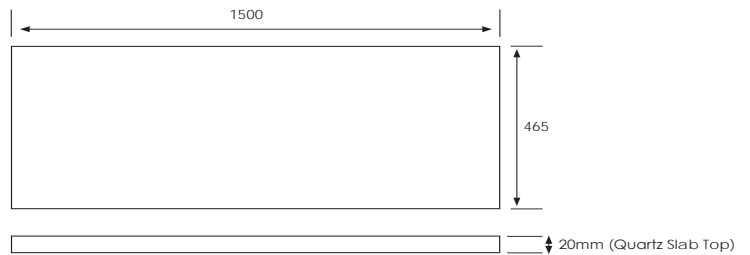

Quartz Slab Top 1500

W1500 x D465 x H20

Midnight Stone - MS

Himalaya - HY

Tap Hole Position

Tap hole position must be specified

- **NTH** No Tap Holes
- **CTH** Centre Tap Holes
- **LTH** Left Tap Holes
- **RTH** Right Tap Holes
- **ITH*** Inside Tap Holes
- **OTH*** Outside Tap Holes

*only applicable with double basins