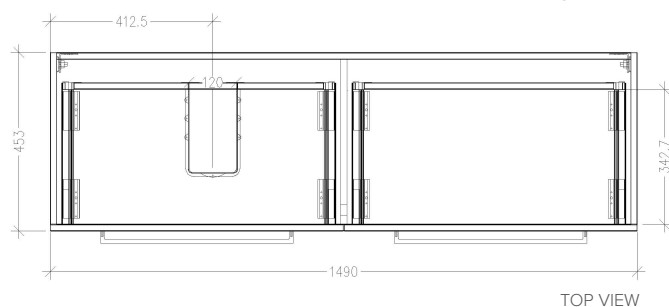

SPECIFICATION SHEET

Skye 1500mm 4 Drawer Wall Vanity with Left Offset Basin

Features

- Wall Hung
- Full Extension Soft Close Drawers
- Cabinet: Laminated Woodgrain & Solid Colours on MR Board
- Slab Top Options: 20mm Quartz Top - Himalaya (H), Midnight Stone (MS) 20mm StoneCast Top - Gloss White (SC), Matte White (SCMW)
- Dimensions: H670 x W1500 x D465
- Floor plumbing provision has been allowed for with a 60mm space behind lower drawer. Note lower drawers DO NOT have plumbing cutouts and are designed to offer full storage space.

Technical Details

Note: All measurements shown are in millimetres. Sizes are nominal.

SPECIFICATION SHEET

Slab Top Options

StoneCast Slab Top 1500

W1500 x D465 x H20

Gloss White - SC

Matte White - SCMW