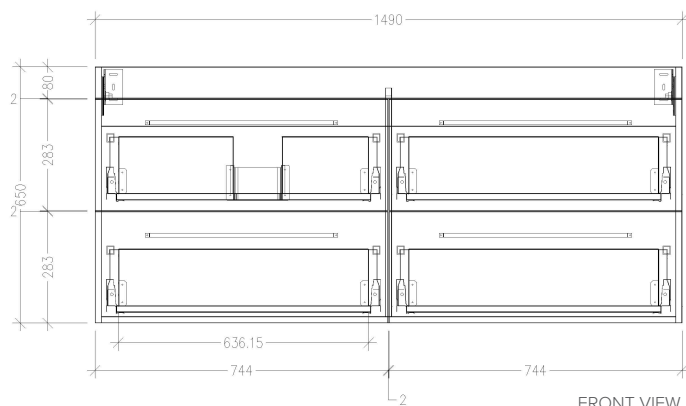

SPECIFICATION SHEET

Skye 1500mm 4 Drawer Wall Vanity with Left Offset Basin

Features

- Wall Hung
- Full Extension Soft Close Drawers
- Cabinet: Laminated Woodgrain & Solid Colours on MR Board
- Slab Top Options: 20mm Quartz Top - Himalaya (H), Midnight Stone (MS) 20mm StoneCast Top - Gloss White (SC), Matte White (SCMW)
- Dimensions: H670 x W1500 x D465
- Floor plumbing provision has been allowed for with a 60mm space behind lower drawer. Note lower drawers DO NOT have plumbing cutouts and are designed to offer full storage space.

Technical Details

Note: All measurements shown are in millimetres. Sizes are nominal.

SPECIFICATION SHEET

Slab Top Options

StoneCast Slab Top 1500

W1500 x D465 x H20

Gloss White - SC

Matte White - SCMW