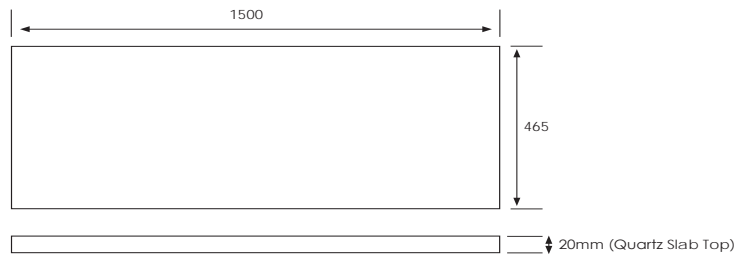

Technical Details

Note: All measurements shown are in millimetres. Sizes are nominal.

SPECIFICATION SHEET

Slab Top Options

StoneCast Slab Top 1500

W1500 x D465 x H20

Gloss White - SC

Matte White - SCMW

Gloss White

Matte White

Quartz Slab Top 1500

W1500 x D465 x H20

Midnight Stone - MS

Himalaya - HY

Midnight Stone

Himalaya

Tap Hole Position

Tap hole position must be specified

- NTH** No Tap Holes
- CTH** Centre Tap Holes
- LTH** Left Tap Holes
- RTH** Right Tap Holes
- ITH*** Inside Tap Holes
- OTH*** Outside Tap Holes

*only applicable with double basins