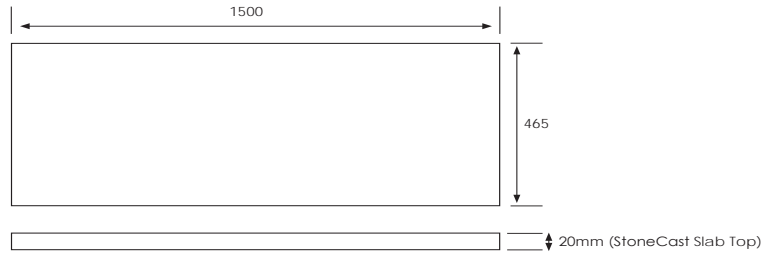

Technical Details

Note: All measurements shown are in millimetres. Sizes are nominal.

SPECIFICATION SHEET

Slab Top Options

StoneCast Slab Top 1500

W1500 x D465 x H20

Gloss White - SC

Matte White - SCMW