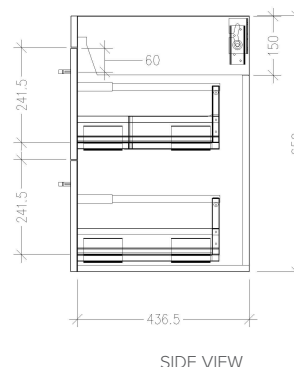

SPECIFICATION SHEET

Skye 1500mm 4 Drawer Wall Vanity with Left Offset Basin

Features

- Wall Hung
- Full Extension Soft Close Drawers
- Cabinet: Laminated Woodgrain & Solid Colours on MR Board
- Slab Top Options: 20mm Quartz Top - Himalaya (H), Midnight Stone (MS) 20mm StoneCast Top - Gloss White (SC), Matte White (SCMW)
- Dimensions: H670 x W1500 x D465
- Floor plumbing provision has been allowed for with a 60mm space behind lower drawer. Note lower drawers DO NOT have plumbing cutouts and are designed to offer full storage space.

Technical Details

Note: All measurements shown are in millimetres. Sizes are nominal.

SPECIFICATION SHEET

Slab Top Options

StoneCast Slab Top 1500

W1500 x D465 x H20

Gloss White - SC

Matte White - SCMW

Tap Hole Position

Tap hole position must be specified

- NTH** No Tap Holes
- CTH** Centre Tap Holes
- LTH** Left Tap Holes
- RTH** Right Tap Holes
- ITH*** Inside Tap Holes
- OTH*** Outside Tap Holes

*only applicable with double basins