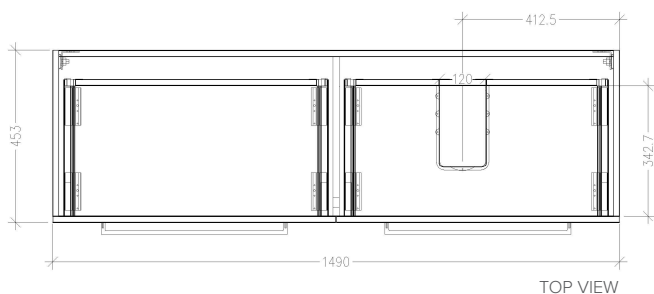

SPECIFICATION SHEET

Skye 1500mm 4 Drawer Wall Vanity with Right Offset Basin

Features

- Wall Hung
- Full Extension Soft Close Drawers
- Cabinet:
Laminate Woodgrain & Solid Colours on MR Board
- Slab Top Options:
20mm Quartz Top - Himalaya (H), Midnight Stone (MS)
20mm StoneCast Top - Gloss White (SC), Matte White (SCMW)
- Dimensions: H670 x W1500 x D465
- Floor plumbing provision has been allowed for with a 60mm space behind lower drawer. Note lower drawers DO NOT have plumbing cutouts and are designed to offer full storage space.

Bullet
97439RBUL

Technical Details

Note: All measurements shown are in millimetres. Sizes are nominal.

SPECIFICATION SHEET

Slab Top Options

StoneCast Slab Top 1500

W1500 x D465 x H20

Gloss White - SC