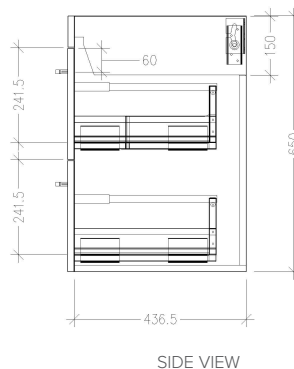

SPECIFICATION SHEET

Skye 1500mm 4 Drawer Wall Vanity with Right Offset Basin

Features

- Wall Hung
- Full Extension Soft Close Drawers
- Cabinet:
Laminate Woodgrain & Solid Colours on MR Board
- Slab Top Options:
20mm Quartz Top - Himalaya (H), Midnight Stone (MS)
20mm StoneCast Top - Gloss White (SC), Matte White (SCMW)
- Dimensions: H670 x W1500 x D465
- Floor plumbing provision has been allowed for with a 60mm space behind lower drawer. Note lower drawers DO NOT have plumbing cutouts and are designed to offer full storage space.

Bullet
97439RBUL

Technical Details

Note: All measurements shown are in millimetres. Sizes are nominal.

SPECIFICATION SHEET

Slab Top Options

StoneCast Slab Top 1500

W1500 x D465 x H20

Gloss White - SC