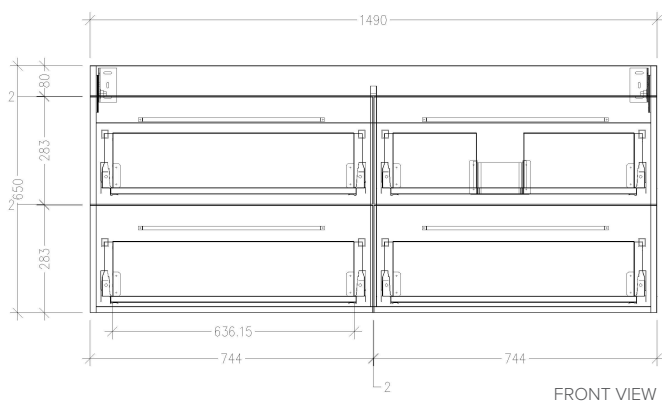

SPECIFICATION SHEET

Skye 1500mm 4 Drawer Wall Vanity with Right Offset Basin

Features

- Wall Hung
- Full Extension Soft Close Drawers
- Cabinet:
Laminate Woodgrain & Solid Colours on MR Board
- Slab Top Options:
20mm Quartz Top - Himalaya (H), Midnight Stone (MS)
20mm StoneCast Top - Gloss White (SC), Matte White (SCMW)
- Dimensions: H670 x W1500 x D465
- Floor plumbing provision has been allowed for with a 60mm space behind lower drawer. Note lower drawers DO NOT have plumbing cutouts and are designed to offer full storage space.

Bullet
97439RBUL

Technical Details

Note: All measurements shown are in millimetres. Sizes are nominal.

SPECIFICATION SHEET

Slab Top Options

StoneCast Slab Top 1500

W1500 x D465 x H20

Gloss White - SC