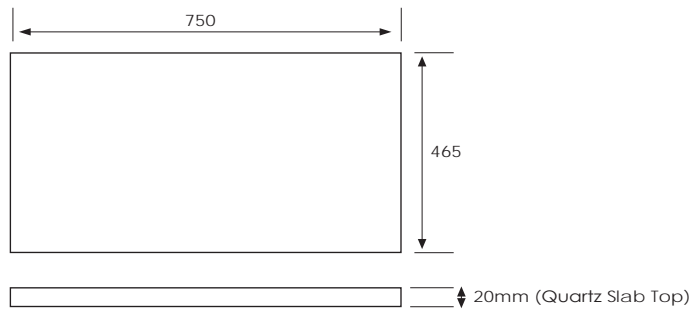

*Note: Vessel basins are purchased separately.
Visit www.newtech.co.nz for full range of vessel basin options.*

Colour Options with Code

Technical Details

Note: All measurements shown are in millimetres. Sizes are nominal.

SPECIFICATION SHEET

Slab Top Options

StoneCast Slab Top 750

W750 x D465 x H20

Gloss White - SC

Matte White - SCMW

Gloss White

Matte White

Quartz Slab Top 750

W750 x D465 x H20

Midnight Stone - MS

Himalaya - HY

Midnight Stone

Himalaya

Tap Hole Position

Tap hole position must be specified

- NTH** No Tap Holes
- CTH** Centre Tap Holes
- LTH** Left Tap Holes
- RTH** Right Tap Holes
- ITH*** Inside Tap Holes
- OTH*** Outside Tap Holes

*only applicable with double basins