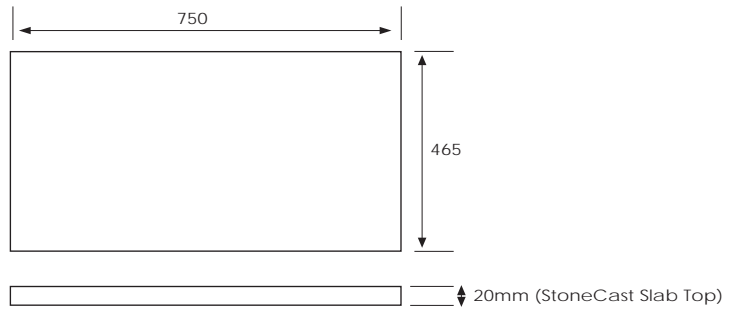

*Note: Vessel basins are purchased separately.
Visit www.newtech.co.nz for full range of vessel basin options.*

Colour Options with Code

Technical Details

Note: All measurements shown are in millimetres. Sizes are nominal.

SPECIFICATION SHEET

Slab Top Options

StoneCast Slab Top 750

W750 x D465 x H20

Gloss White - SC

Matte White - SCMW

Gloss White

Matte White

Quartz Slab Top 750

W750 x D465 x H20

Midnight Stone - MS

Himalaya - HY

Midnight Stone

Himalaya

Tap Hole Position

Tap hole position must be specified

- NTH** No Tap Holes
- CTH** Centre Tap Holes
- LTH** Left Tap Holes
- RTH** Right Tap Holes
- ITH*** Inside Tap Holes
- OTH*** Outside Tap Holes

*only applicable with double basins