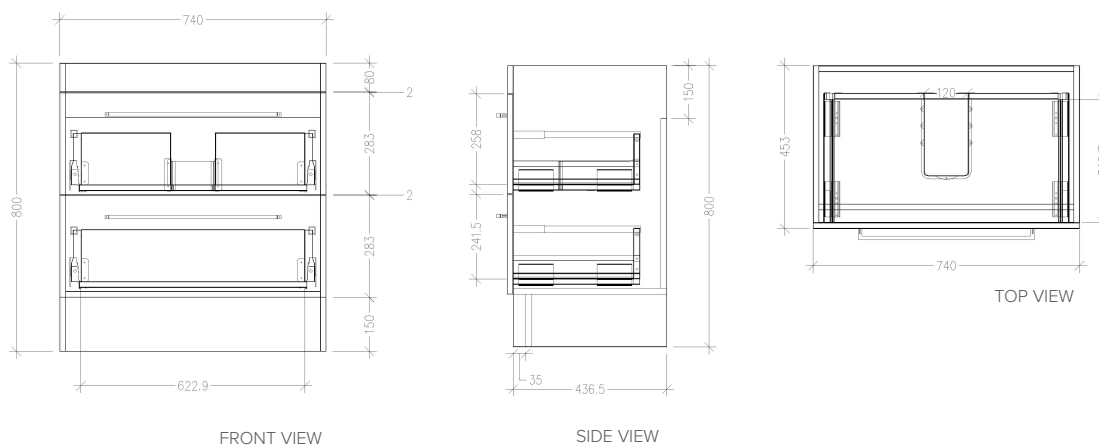

SPECIFICATION SHEET

Skye 750mm 2 Drawer Floor Vanity

Features

- Floorstanding
- Full Extension Soft Close Drawers
- Cabinet: Laminate Woodgrain & Solid Colours on MR Board
- Slab Top Options:
20mm Quartz Top - Himalaya (H), Midnight Stone (MS)
20mm StoneCast Top - Gloss White (SC), Matte White (SCMW)
- Dimensions: H820 x W750 x D465
- Floor plumbing provision has been allowed for with a 60mm space behind lower drawer. Note lower drawer DOES NOT have a plumbing cutout and is designed to offer full storage space.
- **Optional: Floor plumbing waste provision in lower drawer [88515] - Additional \$75 RRP**

*Note: Vessel basins are purchased separately.
Visit www.newtech.co.nz for full range of vessel basin options.*

Colour Options with Code

Technical Details

Note: All measurements shown are in millimetres. Sizes are nominal.

SPECIFICATION SHEET

Slab Top Options

StoneCast Slab Top 750

W750 x D465 x H20

Gloss White - SC

Matte White - SCMW

Gloss White

Matte White

Quartz Slab Top 750

W750 x D465 x H20

Midnight Stone - MS

Himalaya - HY

Midnight Stone

Himalaya

Tap Hole Position

Tap hole position must be specified