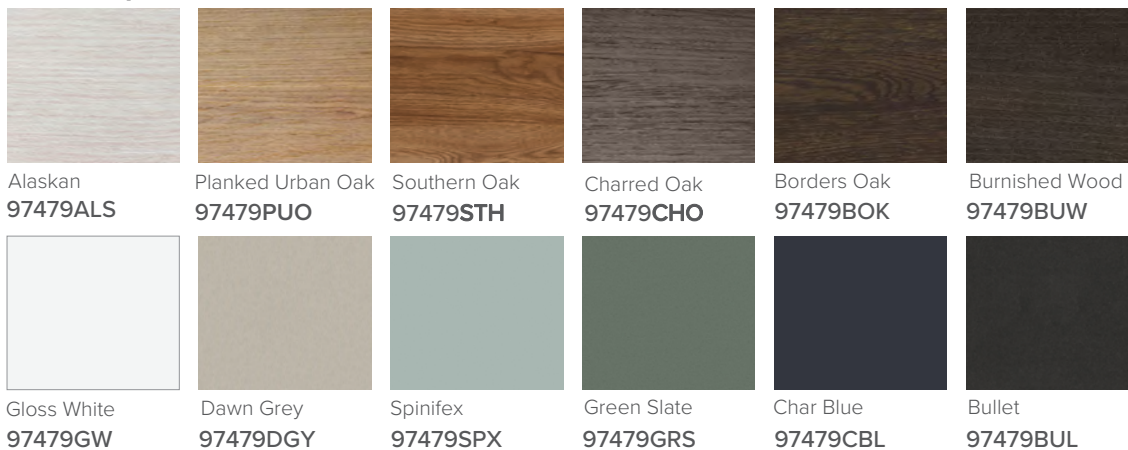

Colour Options with Code