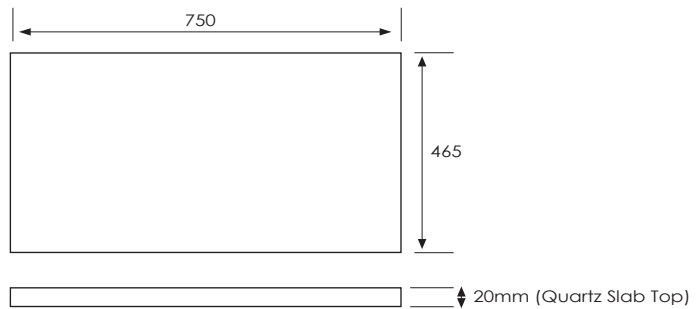

### Technical Details

Note: All measurements shown are in millimetres. Sizes are nominal.

FRONT VIEW

SIDE VIEW

TOP VIEW

## Slab Top Options

### Quartz Slab Top 750

W750 x D465 x H20

Midnight Stone - MS

Himalaya - HY

Midnight Stone

Himalaya