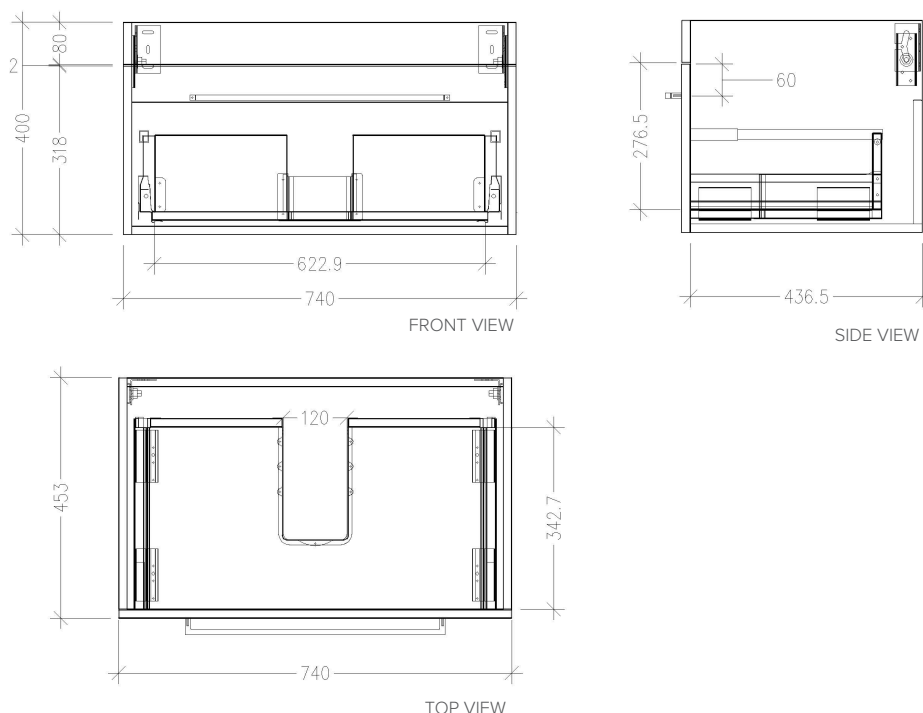

## Skye 750mm 1 Drawer Wall Vanity

### Features

- Wall Hung
- Full Extension Soft Close Drawers
- Cabinet: Laminate Woodgrain & Solid Colours on MR Board
- Slab Top Options:  
20mm Quartz Top - Himalaya (H), Midnight Stone (MS)  
20mm StoneCast Top - Gloss White (SC), Matte White (SCMW)
- Dimensions: H 420 x W750 x D465
- Plumbing provision has been allowed for with a 60mm space behind lower drawer. Note lower drawer DOES NOT have a plumbing cutout and is designed to offer full storage space.

### Technical Details

Note: All measurements shown are in millimetres. Sizes are nominal.