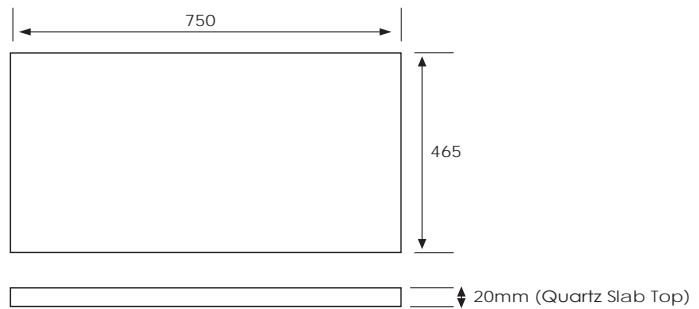

### Technical Details

Note: All measurements shown are in millimetres. Sizes are nominal.

## Slab Top Options

### StoneCast Slab Top 750

W750 x D465 x H20

Gloss White - SC

Matte White - SCMW

Gloss White

Matte White

### Quartz Slab Top 750

W750 x D465 x H20

Midnight Stone - MS

Himalaya - HY

Midnight Stone

Himalaya