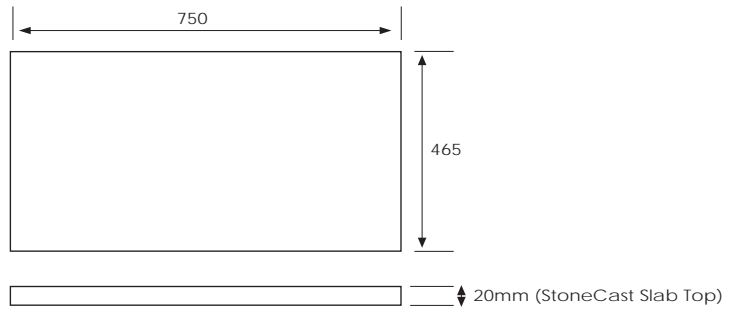

SPECIFICATION SHEET

Slab Top Options

StoneCast Slab Top 750

W750 x D465 x H20

Gloss White - SC

Matte White - SCMW