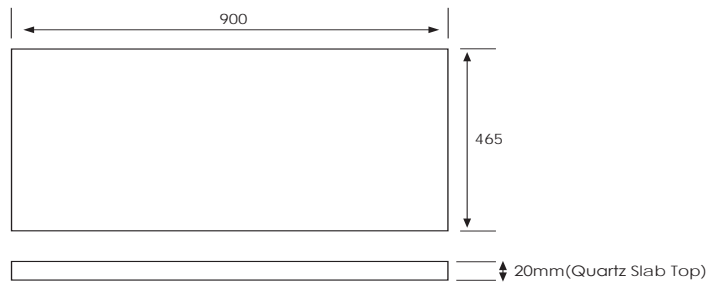

*Note: Vessel basins are purchased separately.
Visit www.newtech.co.nz for full range of vessel basin options.*

Colour Options with Code

Technical Details

Note: All measurements shown are in millimetres. Sizes are nominal.

SPECIFICATION SHEET

Slab Top Options

StoneCast Slab Top 900

W900 x D465 x H20

Gloss White - SC

Matte White - SCMW

Gloss White

Matte White

Quartz Slab Top 900

W900 x D465 x H20

Midnight Stone - MS

Himalaya - HY

Midnight Stone

Himalaya

Tap Hole Position

Tap hole position must be specified

- NTH** No Tap Holes
- CTH** Centre Tap Holes
- LTH** Left Tap Holes
- RTH** Right Tap Holes
- ITH*** Inside Tap Holes
- OTH*** Outside Tap Holes

*only applicable with double basins