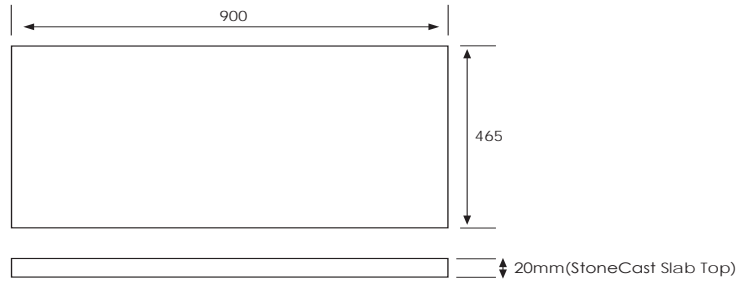

*Note: Vessel basins are purchased separately.
Visit www.newtech.co.nz for full range of vessel basin options.*

Colour Options with Code

Technical Details

Note: All measurements shown are in millimetres. Sizes are nominal.

SPECIFICATION SHEET

Slab Top Options

StoneCast Slab Top 900

W900 x D465 x H20

Gloss White - SC

Matte White - SCMW

Gloss White

Matte White

Quartz Slab Top 900

W900 x D465 x H20

Midnight Stone - MS

Himalaya - HY

Midnight Stone

Himalaya

Tap Hole Position

Tap hole position must be specified

- NTH** No Tap Holes
- CTH** Centre Tap Holes
- LTH** Left Tap Holes
- RTH** Right Tap Holes
- ITH*** Inside Tap Holes
- OTH*** Outside Tap Holes

*only applicable with double basins