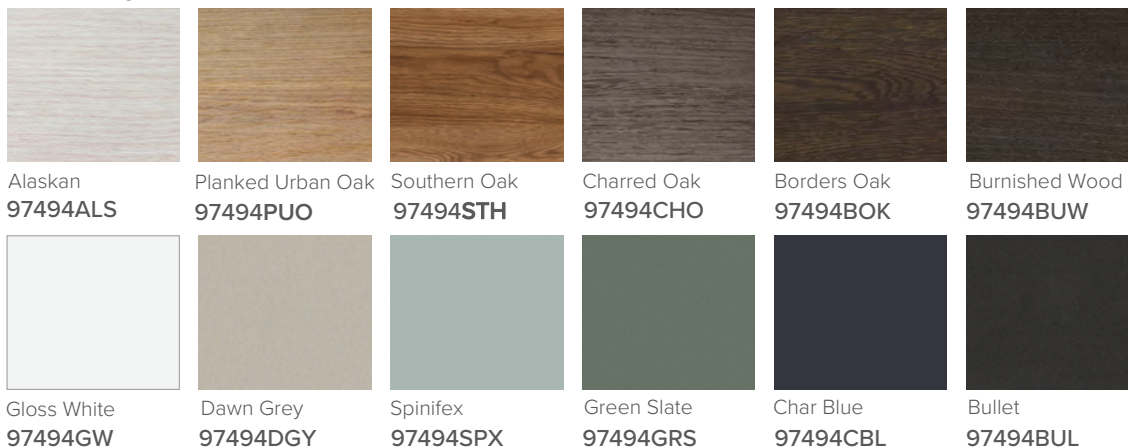

Colour Options with Code