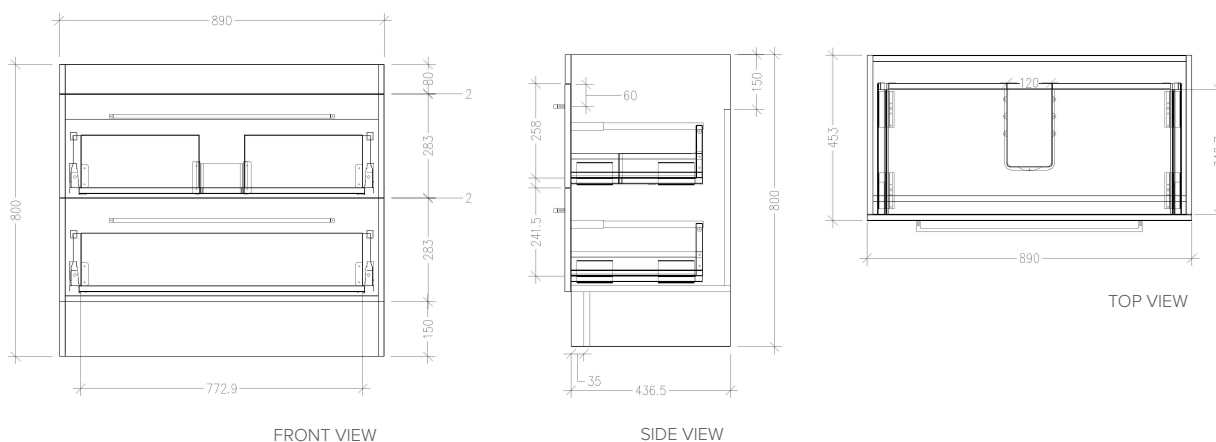

SPECIFICATION SHEET

Skye 900mm 2 Drawer Floor Vanity

Features

- Floorstanding
- Full Extension Soft Close Drawers
- Cabinet: Laminate Woodgrain & Solid Colours on MR Board
- Slab Top options:
20mm Quartz Top - Himalaya (H), Midnight Stone (MS)
20mm StoneCast Top - Gloss White (SC), Matte White (SCMW)
- Dimensions: H820 x W900 x D465
- Floor plumbing provision has been allowed for with a 60mm space behind lower drawer. Note lower drawer DOES NOT have a plumbing cutout and is designed to offer full storage space.
- **Optional: Floor plumbing waste provision in bottom drawer [88515] - Additional \$75 RRP**

*Note: Vessel basins are purchased separately.
Visit www.newtech.co.nz for full range of vessel basin options.*

Colour Options with Code

Technical Details

Note: All measurements shown are in millimetres. Sizes are nominal.

SPECIFICATION SHEET

Slab Top Options

StoneCast Slab Top 900

W900 x D465 x H20

Gloss White - SC

Matte White - SCMW

Gloss White

Matte White

Quartz Slab Top 900

W900 x D465 x H20

Midnight Stone - MS

Himalaya - HY

Midnight Stone

Himalaya

Tap Hole Position

Tap hole position must be specified