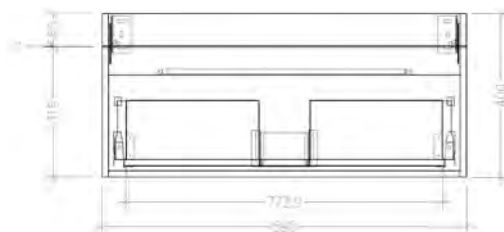

SPECIFICATION SHEET

Skye 900mm 1 Drawer Wall Vanity

Features

- Wall Hung
- Full Extension Soft Close Drawer
- Cabinet: Laminate Woodgrain & Solid Colours on MR Board
- Slab Top options:
 - 20mm Quartz Top - Himalaya (H), Midnight Stone (MS)
 - 20mm StoneCast Top - Gloss White (SC), Matte White (SCMW)
- Dimensions: H420 x W900 x D465

Technical Details

Note: All measurements shown are in millimetres. Sizes are nominal.

FRONT VIEW

SIDE VIEW

TOP VIEW

SPECIFICATION SHEET

Slab Top Options

StoneCast Slab Top 900