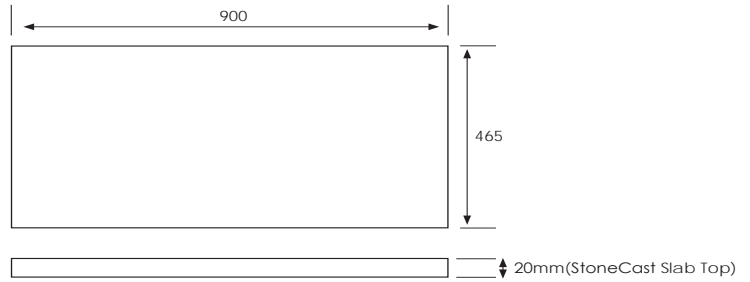

SPECIFICATION SHEET

Slab Top Options

StoneCast Slab Top 900

W900 x D465 x H20

Gloss White - SC

Matte White - SCMW