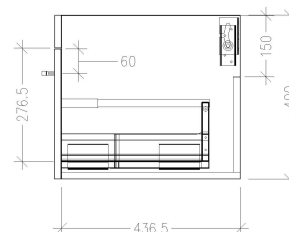

SPECIFICATION SHEET

Skye 900mm 1 Drawer Wall Vanity

Features

- Wall Hung
- Full Extension Soft Close Drawer
- Cabinet: Laminate Woodgrain & Solid Colours on MR Board
- Slab Top options:
 - 20mm Quartz Top - Himalaya (H), Midnight Stone (MS)
 - 20mm StoneCast Top - Gloss White (SC), Matte White (SCMW)
- Dimensions: H420 x W900 x D465

Technical Details

Note: All measurements shown are in millimetres. Sizes are nominal.

FRONT VIEW

SIDE VIEW

TOP VIEW

SPECIFICATION SHEET

Slab Top Options

StoneCast Slab Top 900