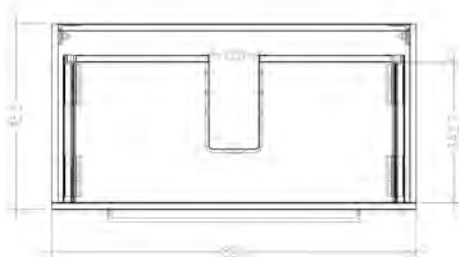

Technical Details

Note: All measurements shown are in millimetres. Sizes are nominal.

FRONT VIEW

SIDE VIEW

TOP VIEW

SPECIFICATION SHEET

Slab Top Options

StoneCast Slab Top 900