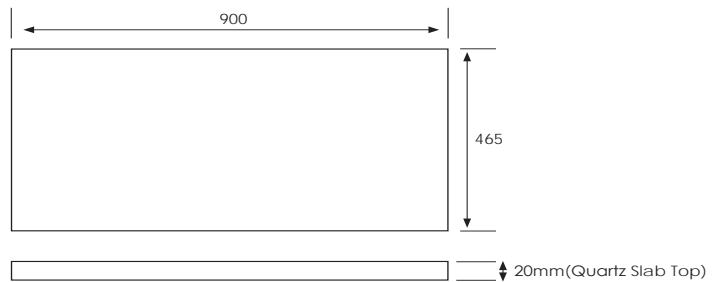

Technical Details

Note: All measurements shown are in millimetres. Sizes are nominal.

FRONT VIEW

SIDE VIEW

TOP VIEW

SPECIFICATION SHEET

Slab Top Options

StoneCast Slab Top 900

Himalaya - HY

Midnight Stone

Himalaya

Tap Hole Position

Tap hole position must be specified

- NTH** No Tap Holes
- CTH** Centre Tap Holes
- LTH** Left Tap Holes
- RTH** Right Tap Holes
- ITH*** Inside Tap Holes
- OTH*** Outside Tap Holes