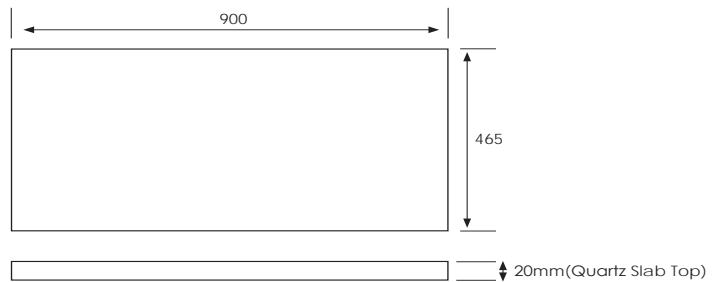

### Technical Details

*Note: All measurements shown are in millimetres. Sizes are nominal.*

FRONT VIEW

SIDE VIEW

TOP VIEW

## Slab Top Options

### StoneCast Slab Top 900

W900 x D465 x H20

Gloss White - SC

Matte White - SCMW

Gloss White

Matte White

### Quartz Slab Top 900

W900 x D465 x H20

Midnight Stone - MS

Himalaya - HY

Midnight Stone

Himalaya