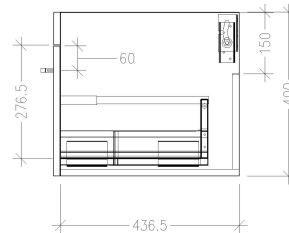

SPECIFICATION SHEET

Skye 900mm 1 Drawer Wall Vanity

Features

- Wall Hung
- Full Extension Soft Close Drawer
- Cabinet: Laminate Woodgrain & Solid Colours on MR Board
- Slab Top options:
Acrylic Surface Top- Sierra (SIER), Misty (MIST), Galaxia (GALA)
20mm Stonecast Top - Gloss White (ST), Matte White (STMW)
- Dimensions: H420 x W900 x D465

*Note: Vessel basins are purchased separately.
Visit www.newtech.co.nz for full range of vessel basin options.*

Technical Details

Note: All measurements shown are in millimetres. Sizes are nominal.

FRONT VIEW

SIDE VIEW

TOP VIEW

SPECIFICATION SHEET

Slab Top Options

StoneCast Slab Top 900

W900 x D465 x H20