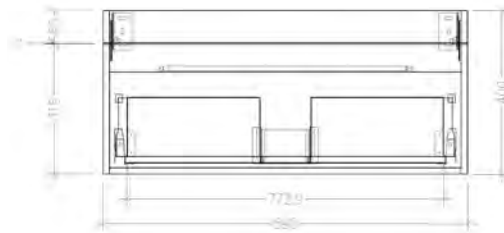

SPECIFICATION SHEET

Skye 900mm 1 Drawer Wall Vanity

Features

- Wall Hung
- Full Extension Soft Close Drawer
- Cabinet: Laminate Woodgrain & Solid Colours on MR Board
- Slab Top options:
Acrylic Surface Top- Sierra (SIER), Misty (MIST), Galaxia (GALA)
20mm Stonecast Top - Gloss White (ST), Matte White (STMW)
- Dimensions: H420 x W900 x D465

*Note: Vessel basins are purchased separately.
Visit www.newtech.co.nz for full range of vessel basin options.*

Technical Details

Note: All measurements shown are in millimetres. Sizes are nominal.

FRONT VIEW

SIDE VIEW

TOP VIEW

SPECIFICATION SHEET

Slab Top Options

StoneCast Slab Top 900

W900 x D465 x H20