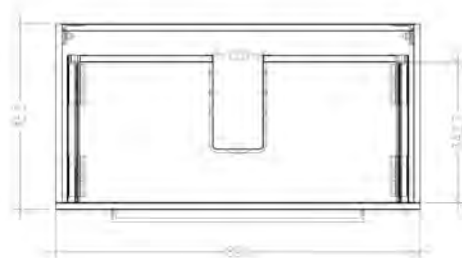

SPECIFICATION SHEET

Skye 900mm 1 Drawer Wall Vanity

Features

- Wall Hung
- Full Extension Soft Close Drawer
- Cabinet: Laminate Woodgrain & Solid Colours on MR Board
- Slab Top options:
Acrylic Surface Top- Sierra (SIER), Misty (MIST), Galaxia (GALA)
20mm Stonecast Top - Gloss White (ST), Matte White (STMW)
- Dimensions: H420 x W900 x D465

*Note: Vessel basins are purchased separately.
Visit www.newtech.co.nz for full range of vessel basin options.*

Technical Details

Note: All measurements shown are in millimetres. Sizes are nominal.

FRONT VIEW

SIDE VIEW

TOP VIEW

SPECIFICATION SHEET

Slab Top Options

StoneCast Slab Top 900

W900 x D465 x H20