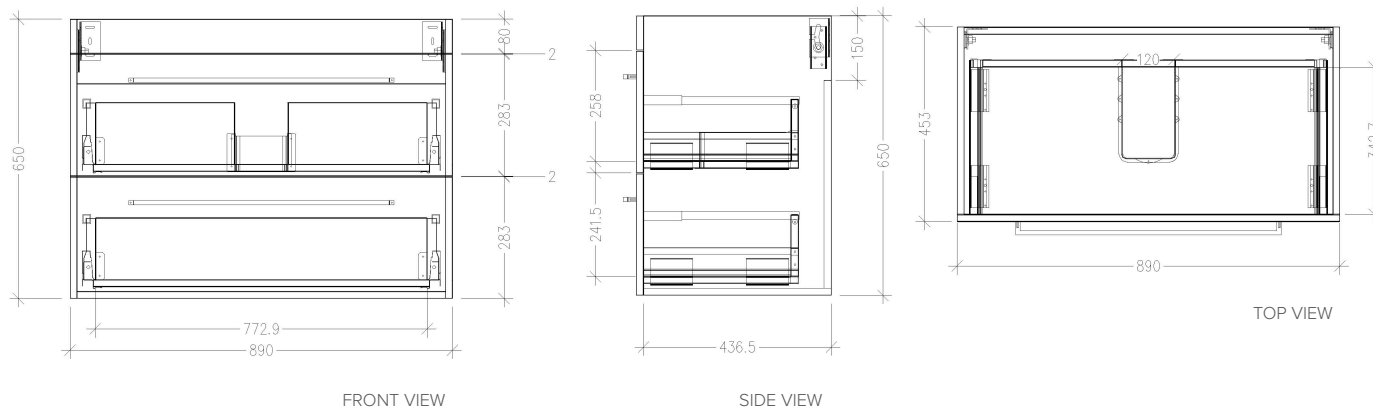

## Skye 900mm 2 Drawer Wall Vanity

### Features

- Wall Hung
- Full Extension Soft Close Drawers
- Cabinet: Laminate Woodgrain & Solid Colours on MR Board
- Slab Top Options:  
20mm Quartz Top - Himalaya (H), Midnight Stone (MS)  
20mm StoneCast Top - Gloss White (SC), Matte White (SCMW)
- Dimensions: H670 x W900 x D465
- Plumbing provision has been allowed for with a 60mm space behind lower drawer. Note lower drawer DOES NOT have a plumbing cutout and is designed to offer full storage space

### Technical Details

Note: All measurements shown are in millimetres. Sizes are nominal.