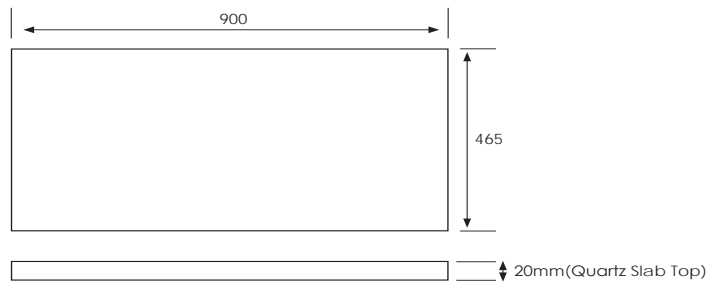

### Technical Details

Note: All measurements shown are in millimetres. Sizes are nominal.

## Slab Top Options

### StoneCast Slab Top 900

W900 x D465 x H20

Gloss White - SC

Matte White - SCMW

Gloss White

Matte White

### Quartz Slab Top 900

W900 x D465 x H20

Midnight Stone - MS

Himalaya - HY

Midnight Stone

Himalaya