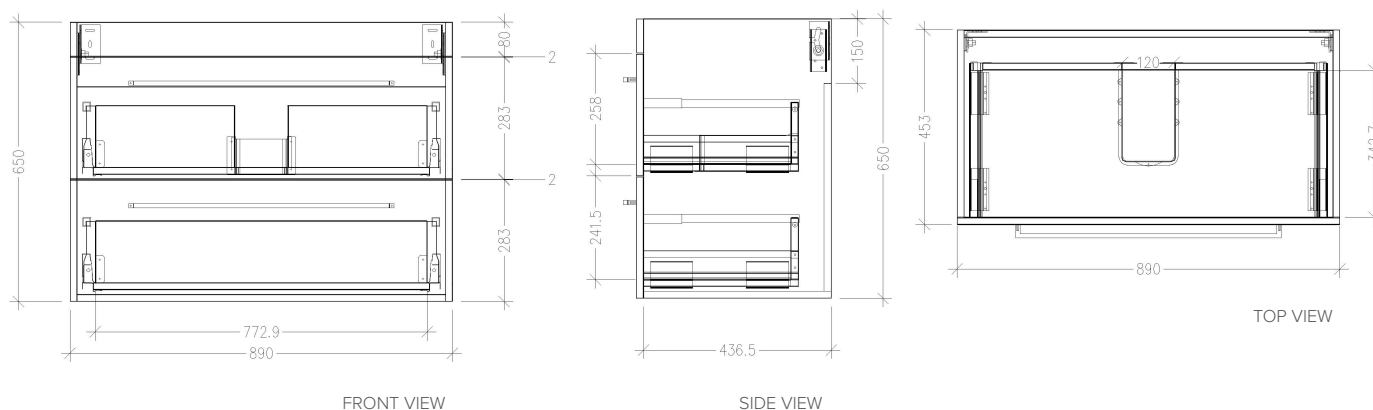

## Skye 900mm 2 Drawer Wall Vanity

### Features

- Wall Hung
- Full Extension Soft Close Drawers
- Cabinet: Laminate Woodgrain & Solid Colours on MR Board
- Slab Top Options:  
20mm Quartz Top - Himalaya (H), Midnight Stone (MS)  
20mm StoneCast Top - Gloss White (SC), Matte White (SCMW)
- Dimensions: H670 x W900 x D465
- Plumbing provision has been allowed for with a 60mm space behind lower drawer. Note lower drawer DOES NOT have a plumbing cutout and is designed to offer full storage space

### Technical Details

Note: All measurements shown are in millimetres. Sizes are nominal.