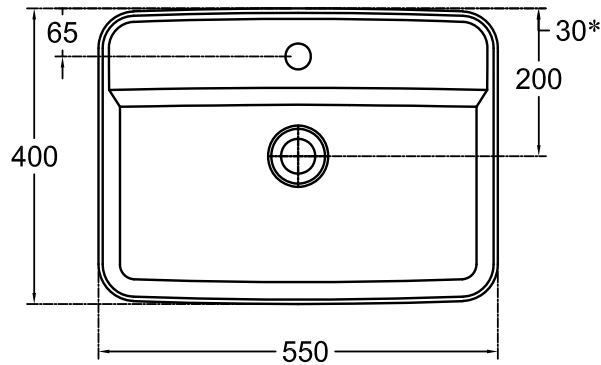

### Features

- Rectangular Vessel Basin One Tap Hole
- Material: Vitreous China
- Dimensions: L550 x W400 x H120
- One Tap Hole
- Designed with 5mm thin edge technology
- Weight: 12kg
- Available in Gloss White and Matte White
- Made in Europe

### Technical Details

Note: All measurements shown are in millimetres. Sizes are nominal.

30\* recommended dimensions