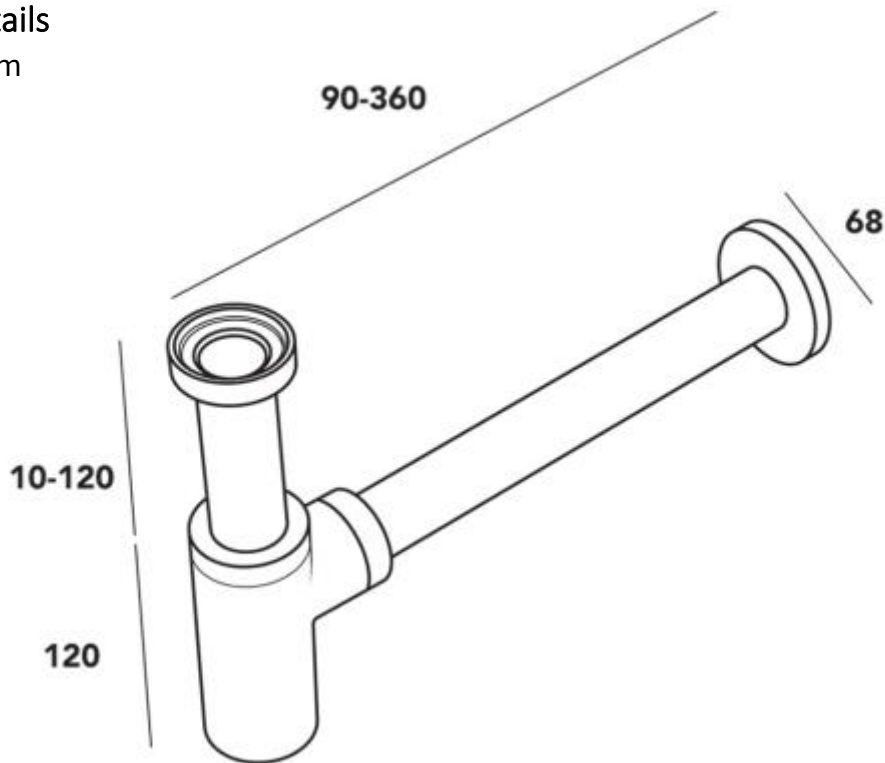

Bottle Trap

Product Code: TBTC, TBCN, TBTGM, TBTBN, TBTBB, TBTMW

Features

- A quality chrome on brass bottle trap for Heirloom counter top basins

Bottle Trap

Bottle Trap Black

Bottle Trap White

Bottle Trap Brushed Brass

Bottle Trap Brushed Nickel

Bottle Trap Gunmetal

Technical Details

Diameter 32mm

Note: all specifications and dimensions are correct at time of publication however are subject to change without notice. Please refer to physical product prior to installation.