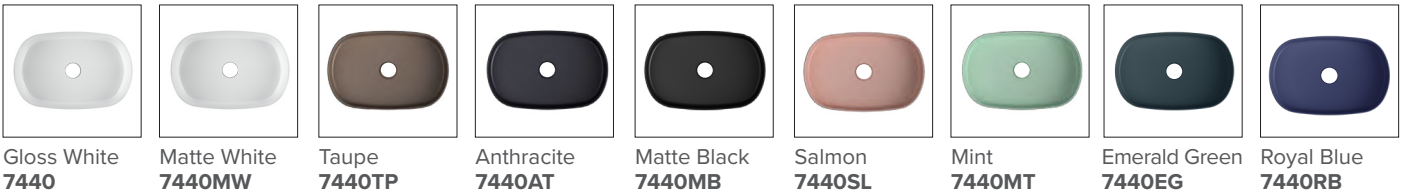

SPECIFICATION SHEET

Toni Oval Vessel Basin

Features

- Material: Vitreous China
- Made in Europe
- Waste Position: Centre
- 9 Colours
- Dimensions: H120 x W550 x D360

Colour Options

Technical Details