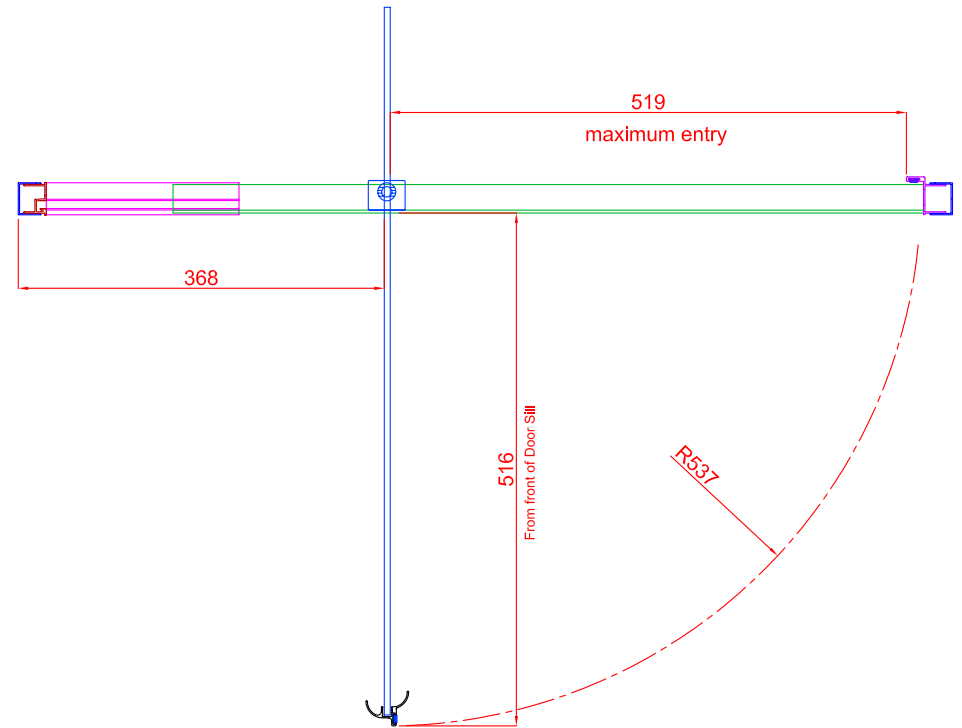

When Set at Mid Position

When Set at Mid Position

Trombone 840 Door (Purple)