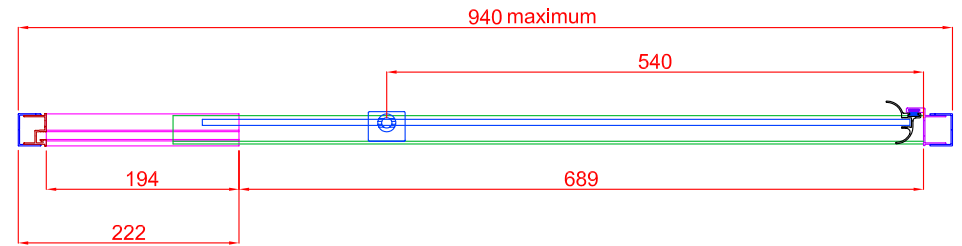

When Set at Mid Position

When Set at Mid Position

Trombone 840 Door (Purple)