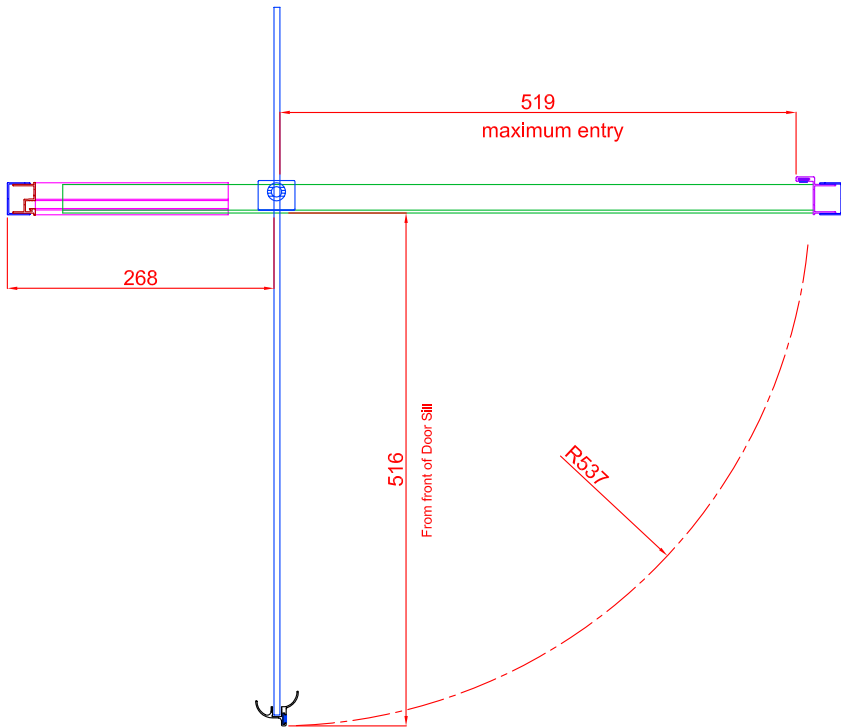

When Set at Mid Position

When Set at Mid Position

Trombone 840 Door (Purple)