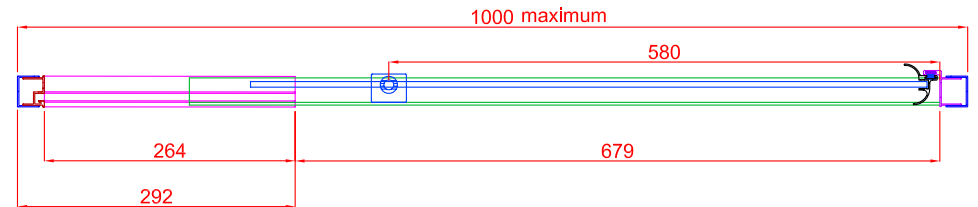

When Set at Mid Position

When Set at Mid Position

Trombone 940 Door (Orange)