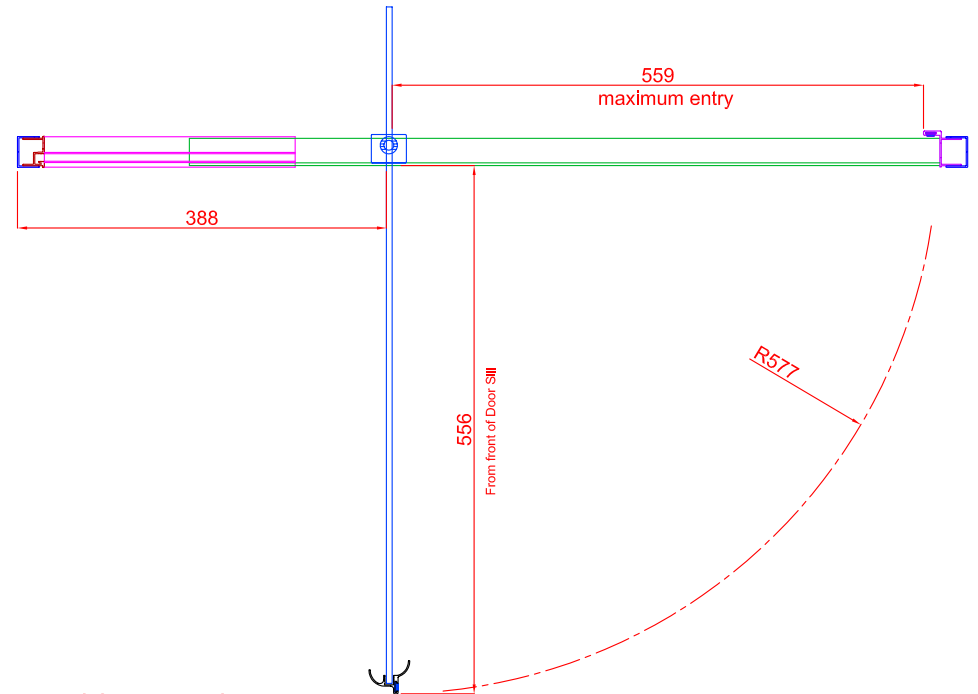

When Set at Mid Position

When Set at Mid Position

Trombone 940 Door (Orange)