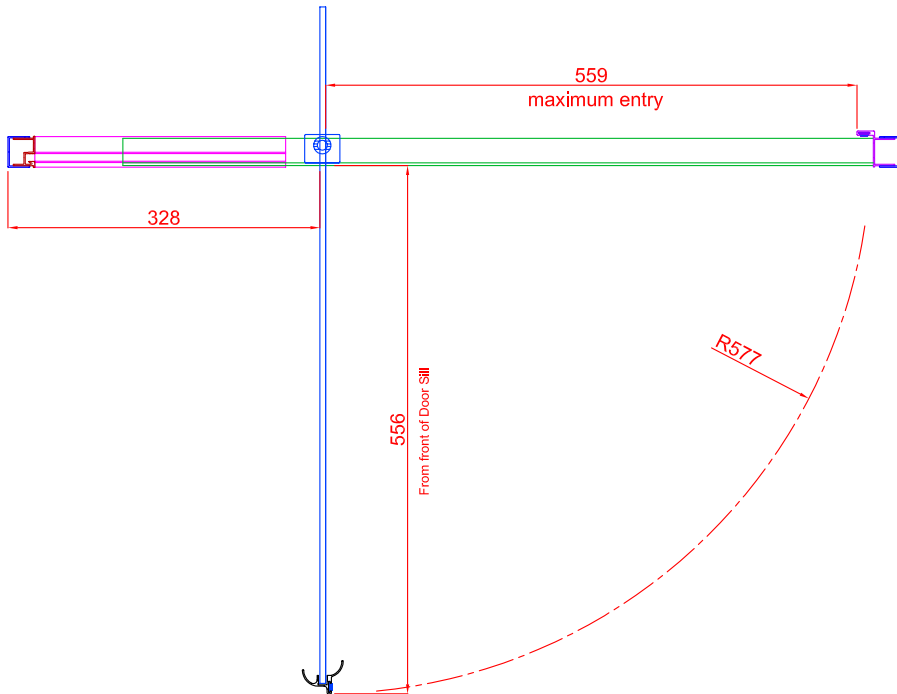

When Set at Mid Position

When Set at Mid Position

Trombone 940 Door (Orange)