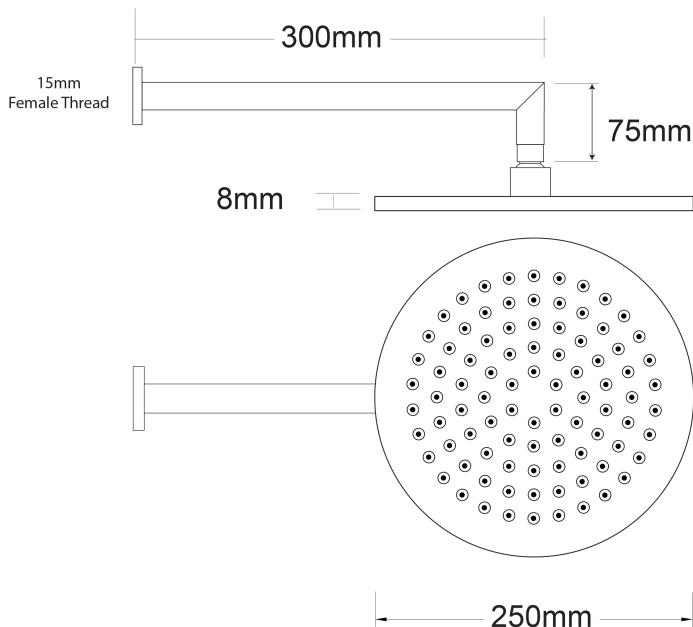

# Voda Shower Drencher (Round) – Wall Mount

PRODUCT CODE

**VECL81RWBB**

COLOUR/FINISHES

**Brushed Brass (PVD)**

Chrome  
Brushed Gunmetal (PVD)  
Matte Black  
Brushed Copper (PVD)  
Brushed Nickel (PVD)  
Brushed Brass (PVD)

FEATURES

Adjustable angle Drencher head

DRENCHER DIMENSIONS

250mm Diameter

ARM LENGTH

300mm

PRESSURE TYPE

Mains Pressure only

PLUMBING CONNECTION

15mm

Specifications and dimensions correct at time of publication however are subject to change without notice.

Please refer to physical product prior to installation.

Installation instructions for this product are available from the product page on [vodaplumbingware.co.nz](http://vodaplumbingware.co.nz)