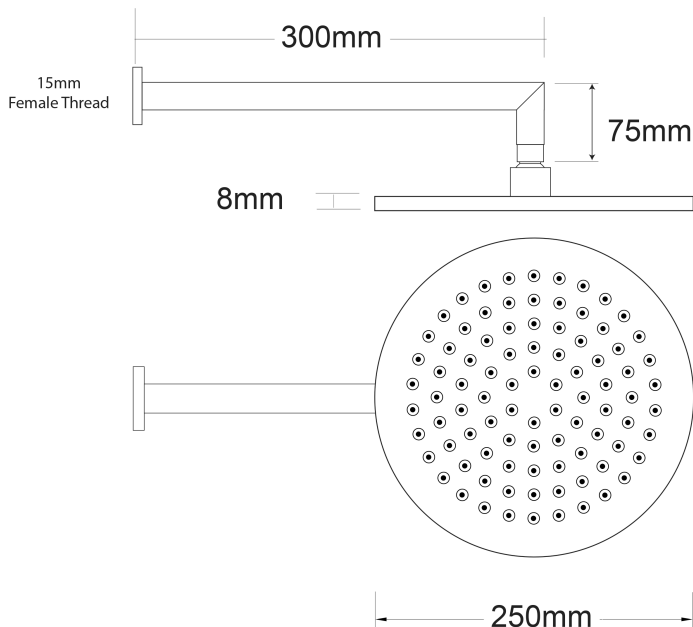

Voda Shower Drencher (Round) – Wall Mount

PRODUCT CODE

VECL81RWBG

COLOUR/FINISHES

Brushed Gunmetal (PVD)

Chrome
Matte Black
Brushed Copper (PVD)
Brushed Nickel (PVD)
Brushed Brass (PVD)

FEATURES

Adjustable angle Drencher head

DRENCHER DIMENSIONS

250mm Diameter

ARM LENGTH

300mm

PRESSURE TYPE

Mains Pressure only

MINIMUM PRESSURE

150kPa

WELS RATING - MAINS

3 Star (6.5L/min)

PRESSURE

MAXIMUM PRESSURE

500kPa (As per NZ Building Code AS/NZ 3500.1)

MAXIMUM TEMPERATURE

65°C

PLUMBING CONNECTION

15mm

Specifications and dimensions correct at time of publication however are subject to change without notice.

Please refer to physical product prior to installation.

Installation instructions for this product are available from the product page on vodaplumbingware.co.nz