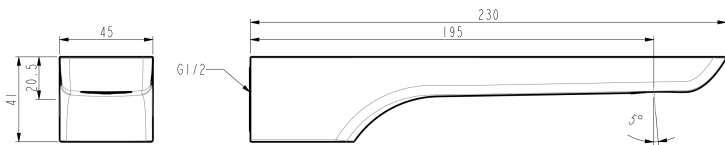

35kPa

MAXIMUM PRESSURE

500kPa (As per NZ Building Code AS/NZ 3500.1)

MAXIMUM TEMPERATURE

65°C

PLUMBING CONNECTION

15mm

SPOUT REACH

195mm

Specifications and dimensions correct at time of publication however are subject to change without notice.

Please refer to physical product prior to installation.

Installation instructions for this product are available from the product page on vodaplumbingware.co.nz