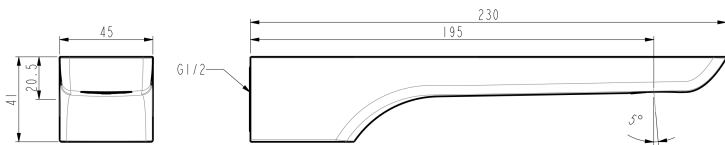

65°C

PLUMBING CONNECTION

15mm

SPOUT REACH

195mm

Specifications and dimensions correct at time of publication however are subject to change without notice.

Please refer to physical product prior to installation.