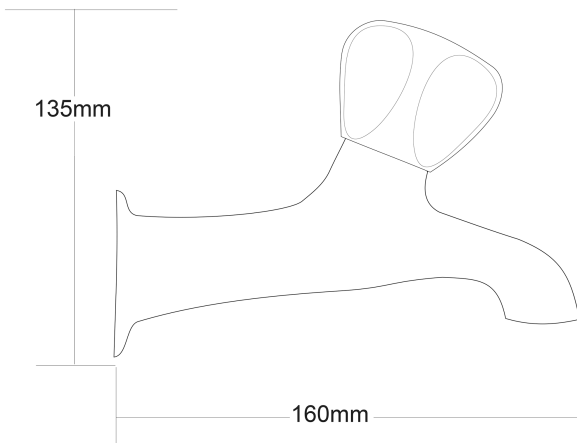

Proline Bath Taps

PRODUCT CODE	VPLNEB2
COLOUR/FINISHES	Chrome
FEATURES	Brass construction
HEADWORKS	Half Turn Standard
PLUMBING CONNECTION	15mm 20mm
PRESSURE TYPE	All Pressures
MINIMUM PRESSURE	17kPa
MAXIMUM PRESSURE	500kPa (As per NZ Building Code AS/NZ 3500.1)
WELS RATING - MAINS PRESSURE	0 Star (16+L/min)
WELS RATING - LOW PRESSURE	0 Star (16+L/min)
CARTRIDGE/HEADWORKS	European Headworks
MAXIMUM TEMPERATURE	65°C
CERTIFICATION	WaterMark Certified

Specifications and dimensions correct at time of publication however are subject to change without notice.

Please refer to physical product prior to installation.

Installation instructions for this product are available from the product page on vodaplumbingware.co.nz