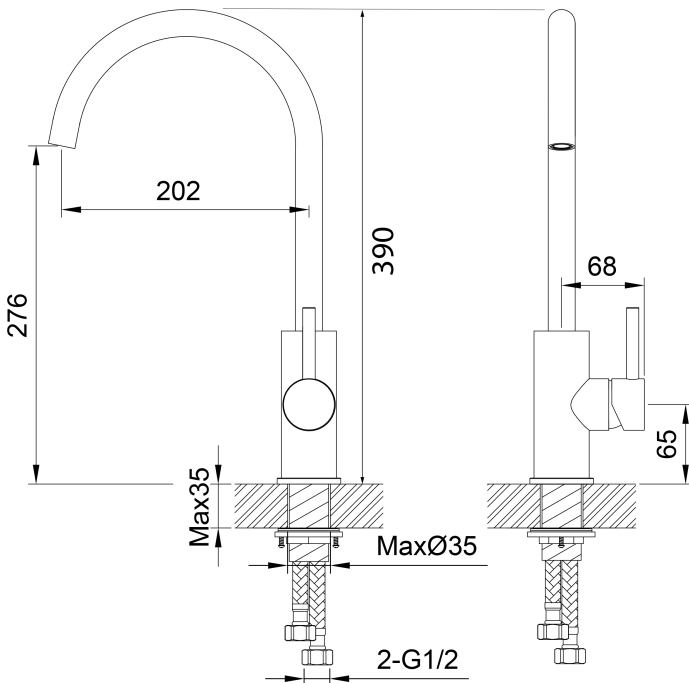

WELS RATING - LOW PRESSURE

4 Star (6.0L/min)

MAXIMUM TEMPERATURE

65°C

PLUMBING CONNECTION

15mm

SPOUT REACH

202mm

Specifications and dimensions correct at time of publication however are subject to change without notice.

Please refer to physical product prior to installation.

Installation instructions for this product are available from the product page on vodaplumbingware.co.nz