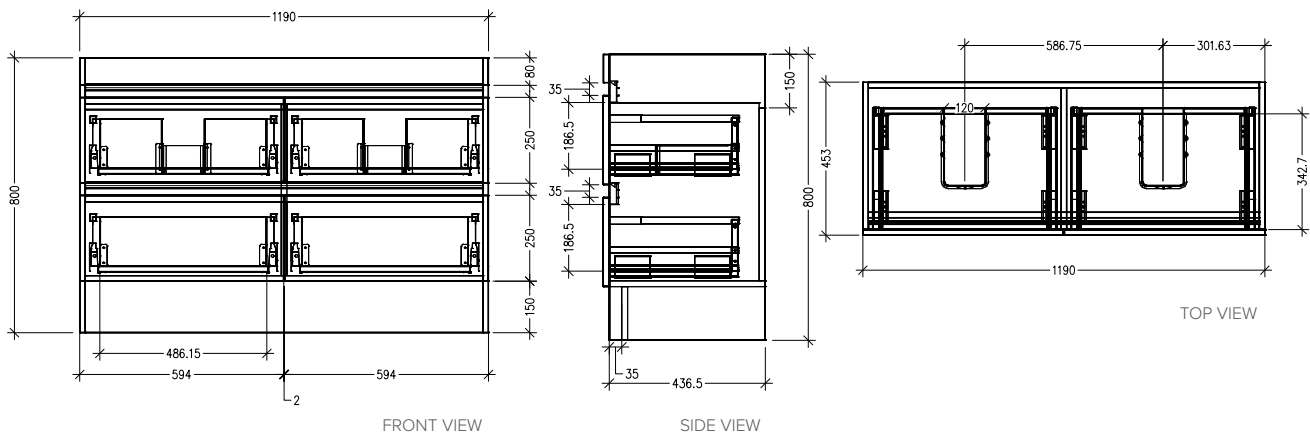

## Vega 1200mm 4 Drawer Double Basin Floor Vanity

### Features

- Floorstanding
- Full Extension Soft Close Drawers
- Negative detail finger pull with extrusion
- Cabinet: Laminate Woodgrain & Solid Colours on MR Board
- Slab Top Options:  
20mm Quartz Top or StoneCast Top
- Dimensions: H820 x W1200 x D465
- Floor plumbing provision has been allowed for with a 60mm space behind lower drawer. Note lower drawers DO NOT have plumbing cutouts and are designed to offer full storage space
- **Optional: Floor plumbing waste provision in bottom drawer [88515] - Additional cost applies**

### Technical Details

*Note: All measurements shown are in millimetres. Sizes are nominal.*