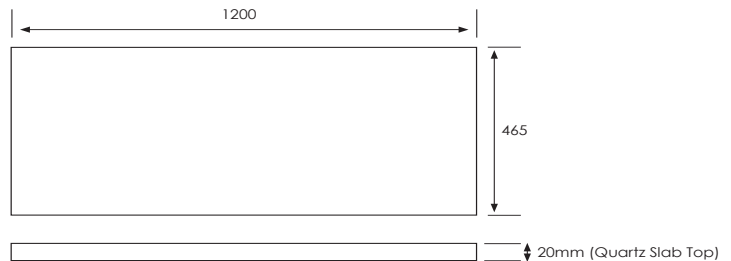

SPECIFICATION SHEET

Vega 1200mm 4 Drawer Left Offset Basin Floorstanding Vanity

Features

- Floorstanding
- Full Extension Soft Close Drawers
- Negative detail finger pull with extrusion
- Laminate Woodgrain & Solid Colours on MR Board
- Slab Top Options:
20mm Quartz Top - Himalaya (HY) or Midnight Stone (MS)
20mm StoneCast Top - Gloss White (SC) or Matte White (SCMW)
- Dimensions: H820 x W1200 x D465
- Plumbing provision has been allowed for with a 60mm space behind lower drawers. Note lower drawers DO NOT have a plumbing cutout and are designed to offer full storage space

*Note: Vessel basins are purchased separately.
Visit www.newtech.co.nz for full range of vessel basin options.*

Colour Options with Code

Technical Details

Note: All measurements shown are in millimetres. Sizes are nominal.

SPECIFICATION SHEET

Slab Top Options

StoneCast Slab Top 1200

W1200 x D465 x H20

Gloss White - SC

Matte White - SCMW

Gloss White

Matte White

Quartz Slab Top 1200

W1200 x D465 x H20

Midnight Stone - MS

Himalaya - HY

Midnight Stone

Himalaya

Tap Hole Position

Tap hole position must be specified