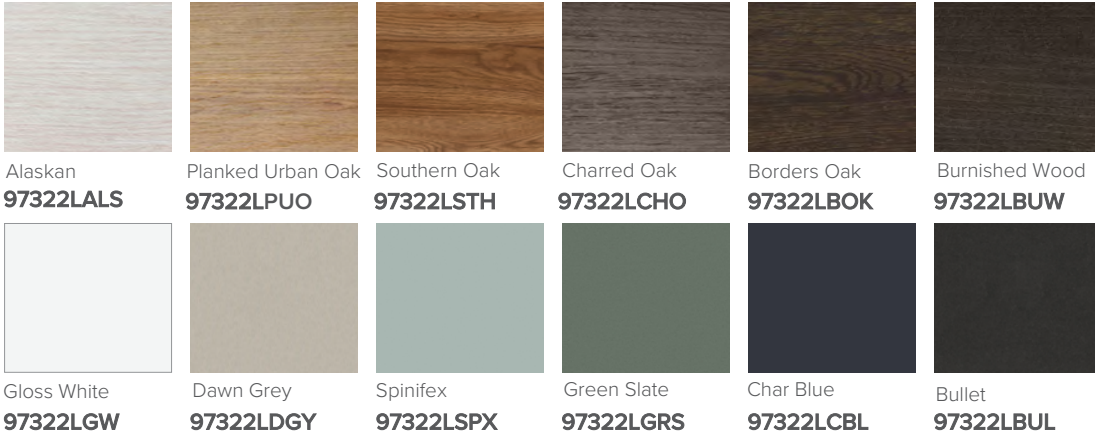

Colour Options with Code