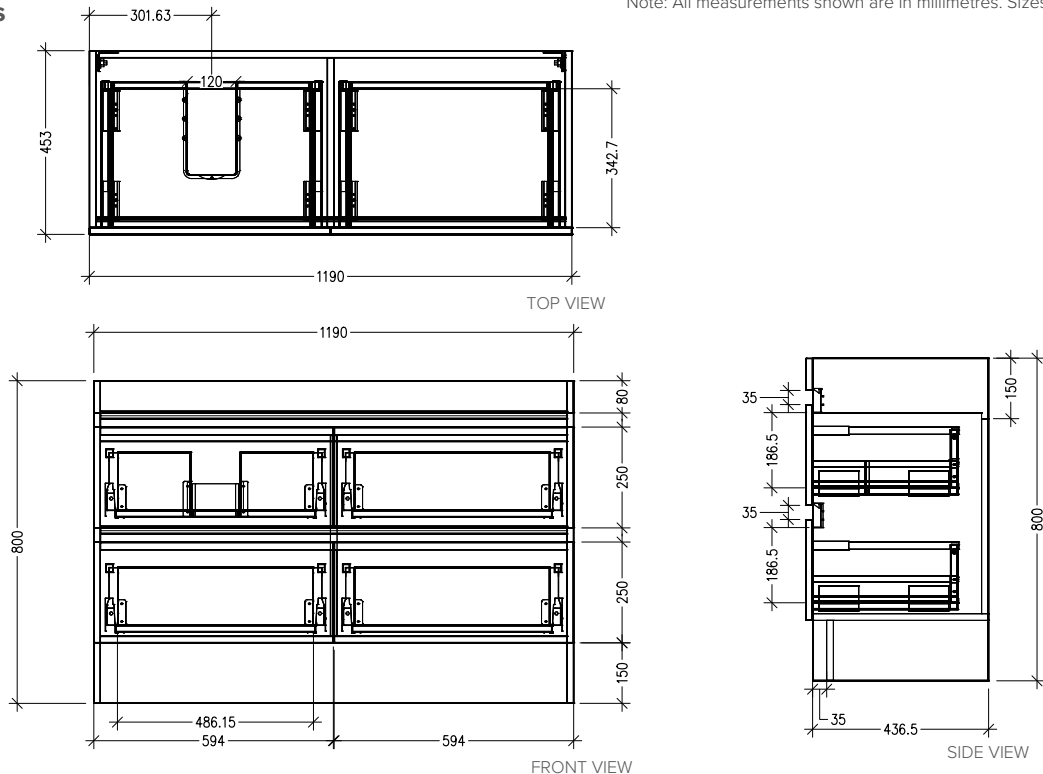

SPECIFICATION SHEET

Vega 1200mm 4 Drawer Left Offset Basin Floorstanding Vanity

Features

- Floorstanding
- Full Extension Soft Close Drawers
- Negative detail finger pull with extrusion
- Laminate Woodgrain & Solid Colours on MR Board
- Slab Top Options:
20mm Quartz Top - Himalaya (HY) or Midnight Stone (MS)
20mm StoneCast Top - Gloss White (SC) or Matte White (SCMW)
- Dimensions: H820 x W1200 x D465
- Plumbing provision has been allowed for with a 60mm space behind lower drawers. Note lower drawers DO NOT have a plumbing cutout and are designed to offer full storage space

*Note: Vessel basins are purchased separately.
Visit www.newtech.co.nz for full range of vessel basin options.*

Colour Options with Code

Technical Details

Note: All measurements shown are in millimetres. Sizes are nominal.

SPECIFICATION SHEET

Slab Top Options

StoneCast Slab Top 1200

W1200 x D465 x H20

Gloss White - SC

Matte White - SCMW

Gloss White

Matte White

Quartz Slab Top 1200

W1200 x D465 x H20

Midnight Stone - MS

Himalaya - HY

Midnight Stone

Himalaya

Tap Hole Position

Tap hole position must be specified