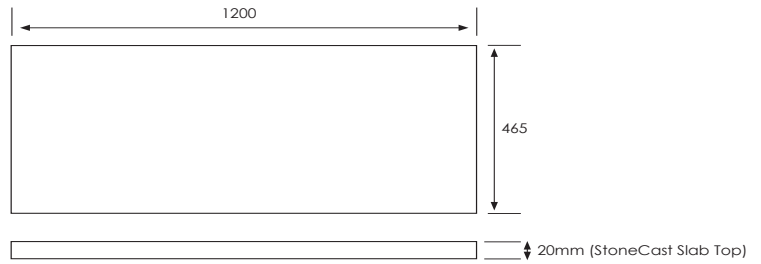

SPECIFICATION SHEET

Vega 1200mm 4 Drawer Left Offset Basin Floorstanding Vanity

Features

- Floorstanding
- Full Extension Soft Close Drawers
- Negative detail finger pull with extrusion
- Laminate Woodgrain & Solid Colours on MR Board
- Slab Top Options:
20mm Quartz Top - Himalaya (HY) or Midnight Stone (MS)
20mm StoneCast Top - Gloss White (SC) or Matte White (SCMW)
- Dimensions: H820 x W1200 x D465
- Plumbing provision has been allowed for with a 60mm space behind lower drawers. Note lower drawers DO NOT have a plumbing cutout and are designed to offer full storage space

*Note: Vessel basins are purchased separately.
Visit www.newtech.co.nz for full range of vessel basin options.*

Colour Options with Code

Technical Details

Note: All measurements shown are in millimetres. Sizes are nominal.

SPECIFICATION SHEET

Slab Top Options

StoneCast Slab Top 1200

W1200 x D465 x H20

Gloss White - SC

Matte White - SCMW

Gloss White

Matte White

Quartz Slab Top 1200

W1200 x D465 x H20

Midnight Stone - MS

Himalaya - HY

Midnight Stone

Himalaya

Tap Hole Position

Tap hole position must be specified