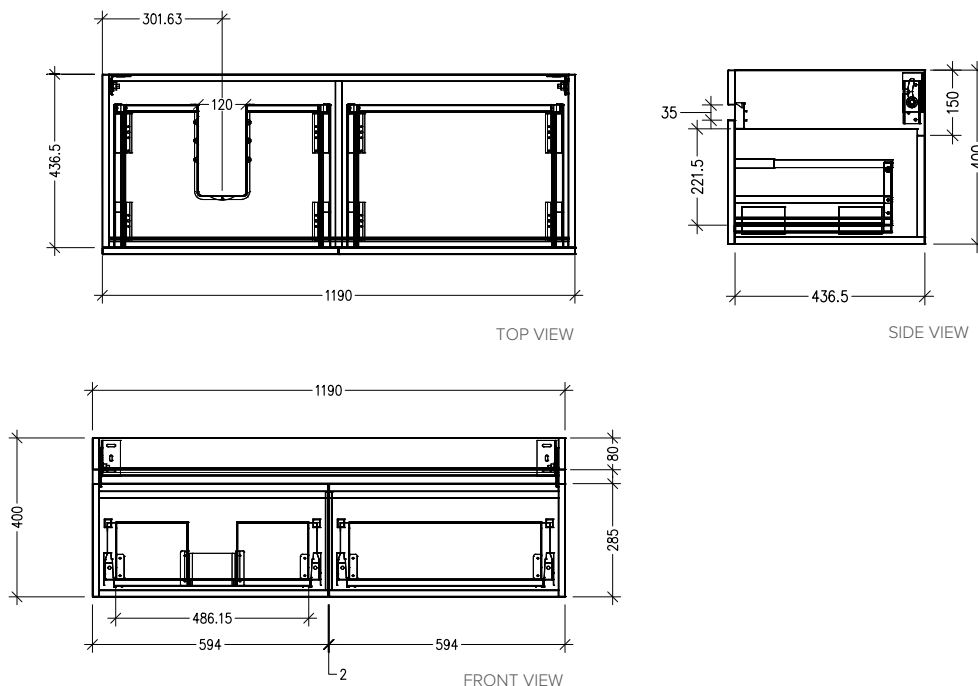

## Vega 1200mm 2 Drawer Left Offset Basin Wall Vanity

### Features

- Wall Hung
- Full Extension Soft Close Drawers
- Negative detail finger pull with extrusion
- Cabinet:  
Laminate Woodgrain &  
Solid Colours on MR Board
- Slab Top Options:  
20mm Quartz Top & StoneCast Top
- Dimensions: H420 x W1200 x D465

### Technical Details

*Note: All measurements shown are in millimetres. Sizes are nominal.*