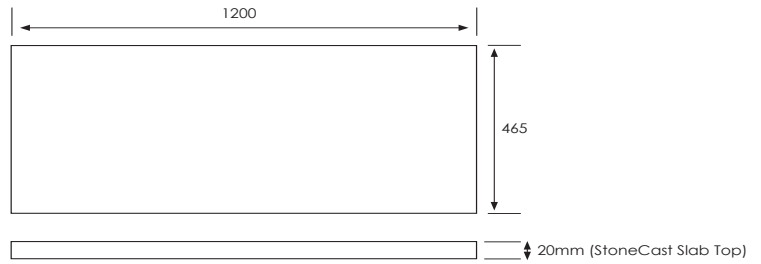

SPECIFICATION SHEET

Vega 1200mm 4 Drawer Left Offset Basin Wall Vanity

Features

- Wall Hung
- Full Extension Soft Close Drawers
- Negative detail finger pull with extrusion
- Laminate Woodgrain & Solid Colours on MR Board
- Slab Top Options:
20mm Quartz Top - Himalaya (HY) or Midnight Stone (MS)
20mm StoneCast Top - Gloss White (SC) or Matte White (SCMW)
- Dimensions: H670 x W1200 x D465
- Plumbing provision has been allowed for with a 60mm space behind lower drawers. Note lower drawers DO NOT have a plumbing cutout and are designed to offer full storage space

*Note: Vessel basins are purchased separately.
Visit www.newtech.co.nz for full range of vessel basin options.*

Colour Options with Code

Technical Details

Note: All measurements shown are in millimetres. Sizes are nominal.

SPECIFICATION SHEET

Slab Top Options

StoneCast Slab Top 1200

W1200 x D465 x H20

Gloss White - SC

Matte White - SCMW

Gloss White

Matte White

Quartz Slab Top 1200

W1200 x D465 x H20

Midnight Stone - MS

Himalaya - HY

Midnight Stone

Himalaya

Tap Hole Position

Tap hole position must be specified