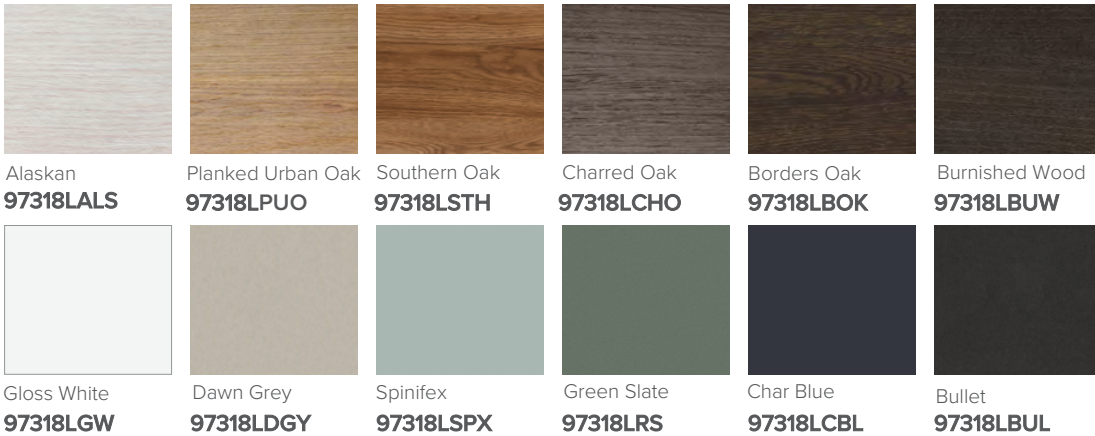

Colour Options with Code