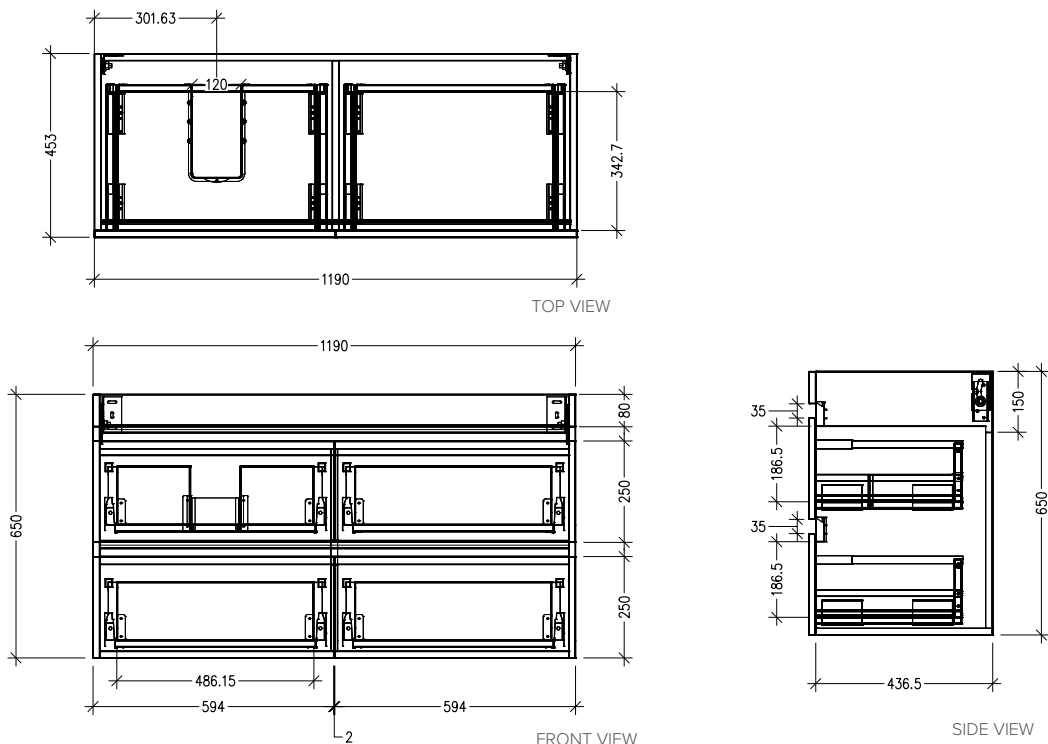

SPECIFICATION SHEET

Vega 1200mm 4 Drawer Left Offset Basin Wall Vanity

Features

- Wall Hung
- Full Extension Soft Close Drawers
- Negative detail finger pull with extrusion
- Laminate Woodgrain & Solid Colours on MR Board
- Slab Top Options:
20mm Quartz Top - Himalaya (HY) or Midnight Stone (MS)
20mm StoneCast Top - Gloss White (SC) or Matte White (SCMW)
- Dimensions: H670 x W1200 x D465
- Plumbing provision has been allowed for with a 60mm space behind lower drawers. Note lower drawers DO NOT have a plumbing cutout and are designed to offer full storage space

*Note: Vessel basins are purchased separately.
Visit www.newtech.co.nz for full range of vessel basin options.*

Colour Options with Code

Technical Details

Note: All measurements shown are in millimetres. Sizes are nominal.

SPECIFICATION SHEET

Slab Top Options

StoneCast Slab Top 1200

W1200 x D465 x H20

Gloss White - SC

Matte White - SCMW

Gloss White

Matte White

Quartz Slab Top 1200

W1200 x D465 x H20

Midnight Stone - MS

Himalaya - HY

Midnight Stone

Himalaya

Tap Hole Position

Tap hole position must be specified