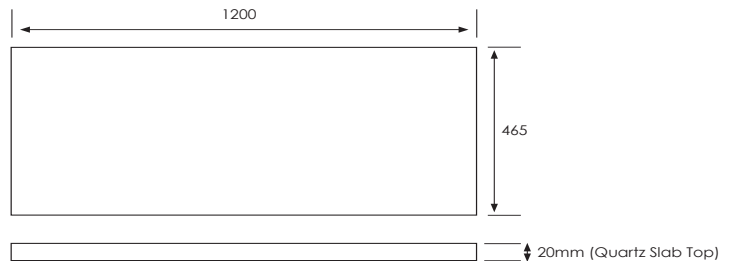

SPECIFICATION SHEET

Vega 1200mm 4 Drawer Left Offset Basin Wall Vanity

Features

- Wall Hung
- Full Extension Soft Close Drawers
- Negative detail finger pull with extrusion
- Laminate Woodgrain & Solid Colours on MR Board
- Slab Top Options:
20mm Quartz Top - Himalaya (HY) or Midnight Stone (MS)
20mm StoneCast Top - Gloss White (SC) or Matte White (SCMW)
- Dimensions: H670 x W1200 x D465
- Plumbing provision has been allowed for with a 60mm space behind lower drawers. Note lower drawers DO NOT have a plumbing cutout and are designed to offer full storage space

*Note: Vessel basins are purchased separately.
Visit www.newtech.co.nz for full range of vessel basin options.*

Colour Options with Code

Technical Details

Note: All measurements shown are in millimetres. Sizes are nominal.

SPECIFICATION SHEET

Slab Top Options

StoneCast Slab Top 1200

W1200 x D465 x H20

Gloss White - SC

Matte White - SCMW

Gloss White

Matte White

Quartz Slab Top 1200

W1200 x D465 x H20

Midnight Stone - MS

Himalaya - HY

Midnight Stone

Himalaya

Tap Hole Position

Tap hole position must be specified