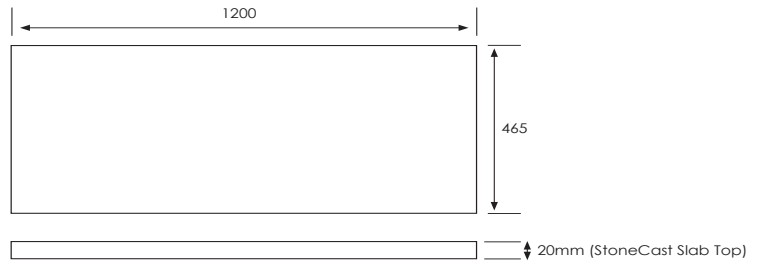

SPECIFICATION SHEET

Slab Top Options

StoneCast Slab Top 1200

W1200 x D465 x H20

Gloss White - SC

Matte White - SCMW