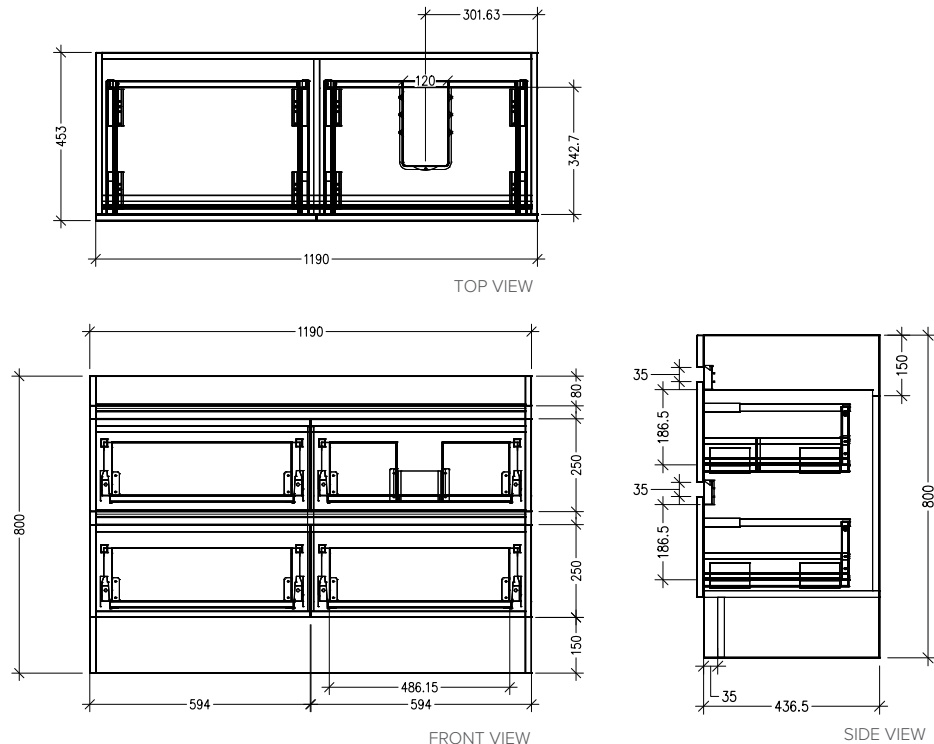

## Vega 1200mm 4 Drawer Right Offset Basin Floorstanding Vanity

### Features

- Floorstanding
- Full Extension Soft Close Drawers
- Negative detail finger pull with extrusion
- Laminate Woodgrain & Solid Colours on MR Board
- Slab Top Options:  
20mm Quartz Top - Himalaya (HY) or Midnight Stone (MS)  
20mm StoneCast Top - Gloss White (SC) or Matte White (SCMW)
- Dimensions: H820 x W1200 x D465
- Plumbing provision has been allowed for with a 60mm space behind lower drawers. Note lower drawers DO NOT have a plumbing cutout and are designed to offer full storage space

### Technical Details

*Note: All measurements shown are in millimetres. Sizes are nominal.*