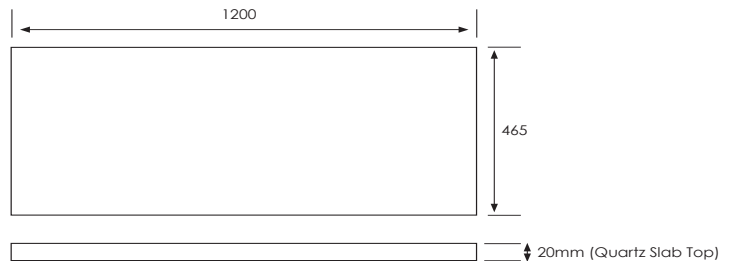

### Technical Details

*Note: All measurements shown are in millimetres. Sizes are nominal.*

## Slab Top Options

### StoneCast Slab Top 1200

W1200 x D465 x H20

Gloss White - SC

Matte White - SCMW

Gloss White

Matte White

### Quartz Slab Top 1200

W1200 x D465 x H20

Midnight Stone - MS

Himalaya - HY

Midnight Stone

Himalaya