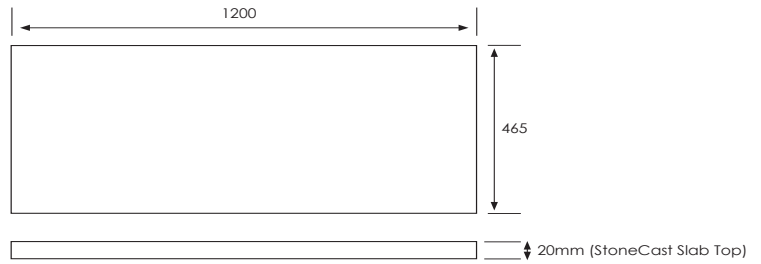

SPECIFICATION SHEET

Vega 1200mm 2 Drawer Right Offset Basin Wall Vanity

Features

- Wall Hung
- Full Extension Soft Close Drawers
- Negative detail finger pull with extrusion
- Cabinet:
Laminate Woodgrain &
Solid Colours on MR Board
- Slab Top Options:
20mm Quartz Top & StoneCast Top
- Dimensions: H420 x W1200 x D465

*Note: Vessel basins are purchased separately.
Visit www.newtech.co.nz for full range of vessel basin options.*

Colour Options with Code

Technical Details

Note: All measurements shown are in millimetres. Sizes are nominal.

SPECIFICATION SHEET

Slab Top Options

StoneCast Slab Top 1200

W1200 x D465 x H20

Gloss White - SC

Matte White - SCMW

Gloss White

Matte White

Quartz Slab Top 1200

W1200 x D465 x H20

Midnight Stone - MS

Himalaya - HY

Midnight Stone

Himalaya

Tap Hole Position

Tap hole position must be specified