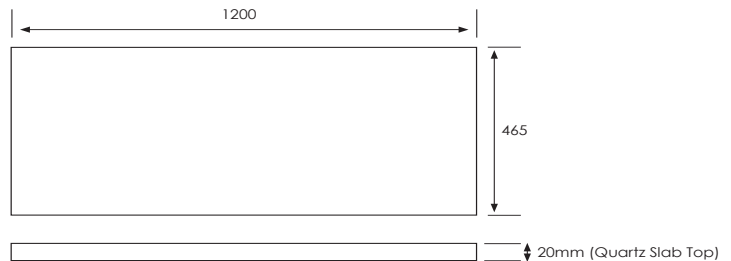

SPECIFICATION SHEET

Vega 1200mm 2 Drawer Right Offset Basin Wall Vanity

Features

- Wall Hung
- Full Extension Soft Close Drawers
- Negative detail finger pull with extrusion
- Cabinet:
Laminate Woodgrain &
Solid Colours on MR Board
- Slab Top Options:
20mm Quartz Top & StoneCast Top
- Dimensions: H420 x W1200 x D465

*Note: Vessel basins are purchased separately.
Visit www.newtech.co.nz for full range of vessel basin options.*

Colour Options with Code

Technical Details

Note: All measurements shown are in millimetres. Sizes are nominal.

SPECIFICATION SHEET

Slab Top Options

StoneCast Slab Top 1200

W1200 x D465 x H20

Gloss White - SC

Matte White - SCMW

Gloss White

Matte White

Quartz Slab Top 1200

W1200 x D465 x H20

Midnight Stone - MS

Himalaya - HY

Midnight Stone

Himalaya

Tap Hole Position

Tap hole position must be specified