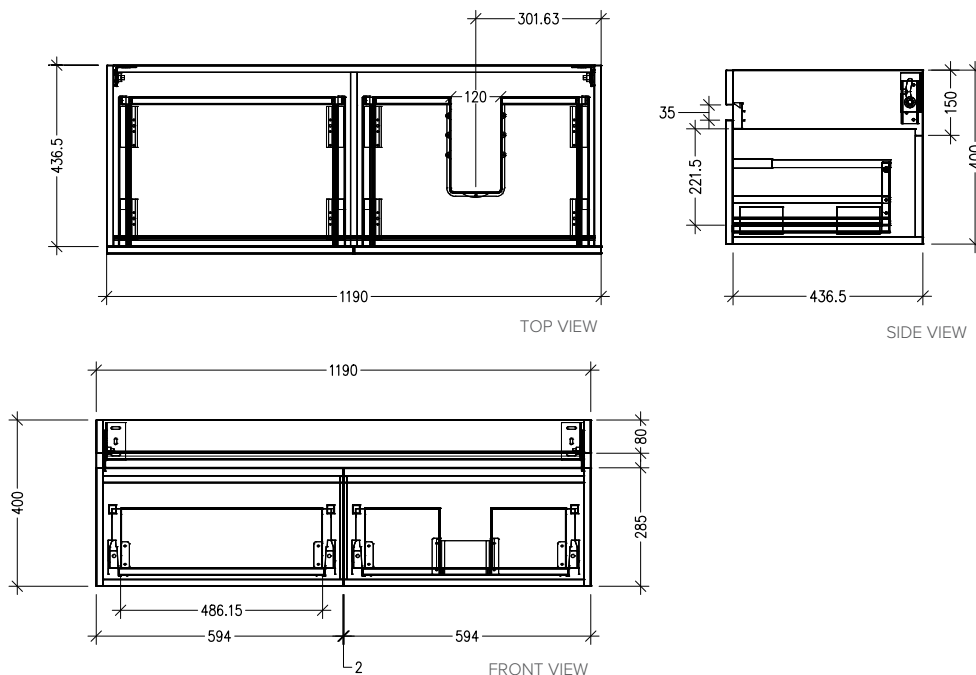

SPECIFICATION SHEET

Vega 1200mm 2 Drawer Right Offset Basin Wall Vanity

Features

- Wall Hung
- Full Extension Soft Close Drawers
- Negative detail finger pull with extrusion
- Cabinet:
Laminate Woodgrain &
Solid Colours on MR Board
- Slab Top Options:
20mm Quartz Top & StoneCast Top
- Dimensions: H420 x W1200 x D465

*Note: Vessel basins are purchased separately.
Visit www.newtech.co.nz for full range of vessel basin options.*

Colour Options with Code

Technical Details

Note: All measurements shown are in millimetres. Sizes are nominal.

SPECIFICATION SHEET

Slab Top Options

StoneCast Slab Top 1200

W1200 x D465 x H20

Gloss White - SC

Matte White - SCMW

Gloss White

Matte White

Quartz Slab Top 1200

W1200 x D465 x H20

Midnight Stone - MS

Himalaya - HY

Midnight Stone

Himalaya

Tap Hole Position

Tap hole position must be specified