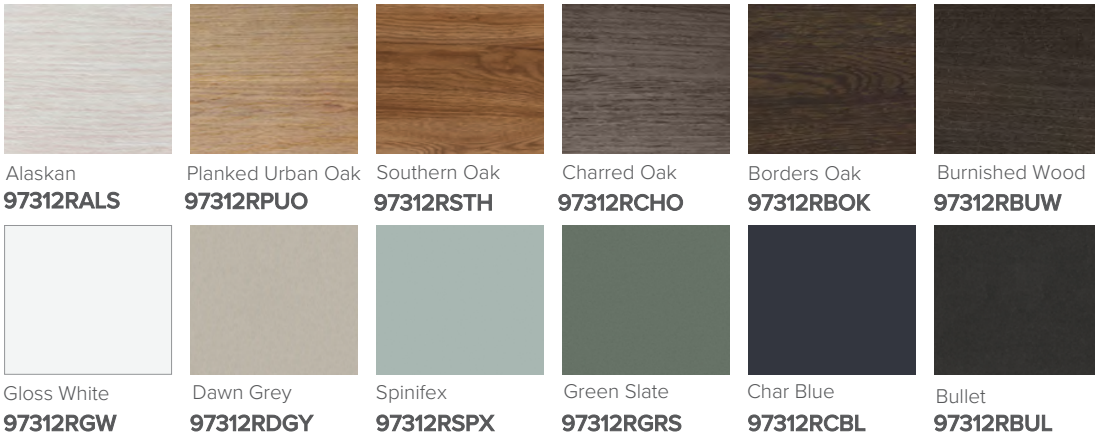

Colour Options with Code