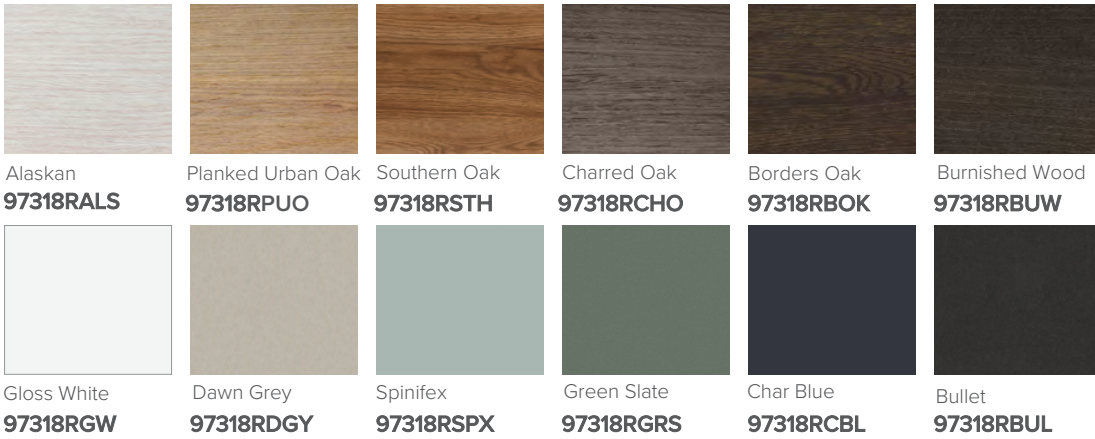

Colour Options with Code