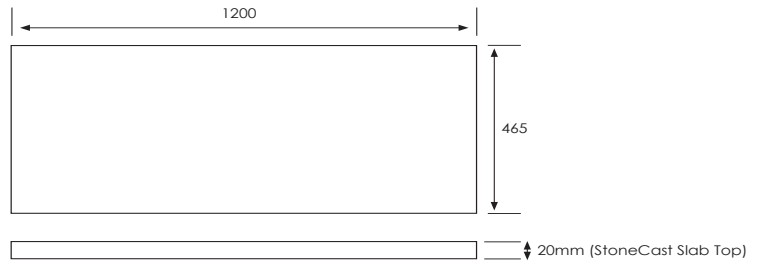

SPECIFICATION SHEET

Vega 1200mm 4 Drawer Right Offset Basin Wall Vanity

Features

- Wall Hung
- Full Extension Soft Close Drawers
- Negative detail finger pull with extrusion
- Laminate Woodgrain & Solid Colours on MR Board
- Slab Top Options:
20mm Quartz Top - Himalaya (HY) or Midnight Stone (MS)
20mm StoneCast Top - Gloss White (SC) or Matte White (SCMW)
- Dimensions: H670 x W1200 x D465
- Plumbing provision has been allowed for with a 60mm space behind lower drawers. Note lower drawers DO NOT have a plumbing cutout and are designed to offer full storage space

*Note: Vessel basins are purchased separately.
Visit www.newtech.co.nz for full range of vessel basin options.*

Colour Options with Code

Technical Details

Note: All measurements shown are in millimetres. Sizes are nominal.

SPECIFICATION SHEET

Slab Top Options

StoneCast Slab Top 1200

W1200 x D465 x H20

Gloss White - SC

Matte White - SCMW

Gloss White

Matte White

Quartz Slab Top 1200

W1200 x D465 x H20

Midnight Stone - MS

Himalaya - HY

Midnight Stone

Himalaya

Tap Hole Position

Tap hole position must be specified