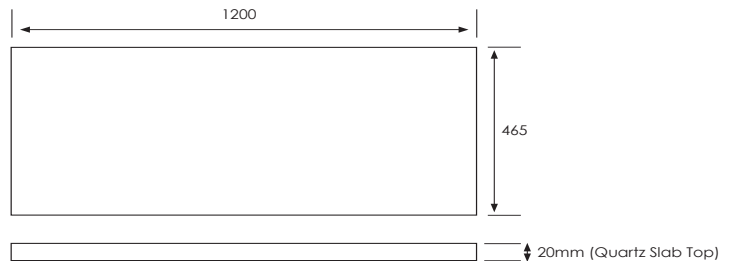

SPECIFICATION SHEET

Vega 1200mm 4 Drawer Right Offset Basin Wall Vanity

Features

- Wall Hung
- Full Extension Soft Close Drawers
- Negative detail finger pull with extrusion
- Laminate Woodgrain & Solid Colours on MR Board
- Slab Top Options:
20mm Quartz Top - Himalaya (HY) or Midnight Stone (MS)
20mm StoneCast Top - Gloss White (SC) or Matte White (SCMW)
- Dimensions: H670 x W1200 x D465
- Plumbing provision has been allowed for with a 60mm space behind lower drawers. Note lower drawers DO NOT have a plumbing cutout and are designed to offer full storage space

*Note: Vessel basins are purchased separately.
Visit www.newtech.co.nz for full range of vessel basin options.*

Colour Options with Code

Technical Details

Note: All measurements shown are in millimetres. Sizes are nominal.

SPECIFICATION SHEET

Slab Top Options

StoneCast Slab Top 1200

W1200 x D465 x H20

Gloss White - SC

Matte White - SCMW

Gloss White

Matte White

Quartz Slab Top 1200

W1200 x D465 x H20

Midnight Stone - MS

Himalaya - HY

Midnight Stone

Himalaya

Tap Hole Position

Tap hole position must be specified