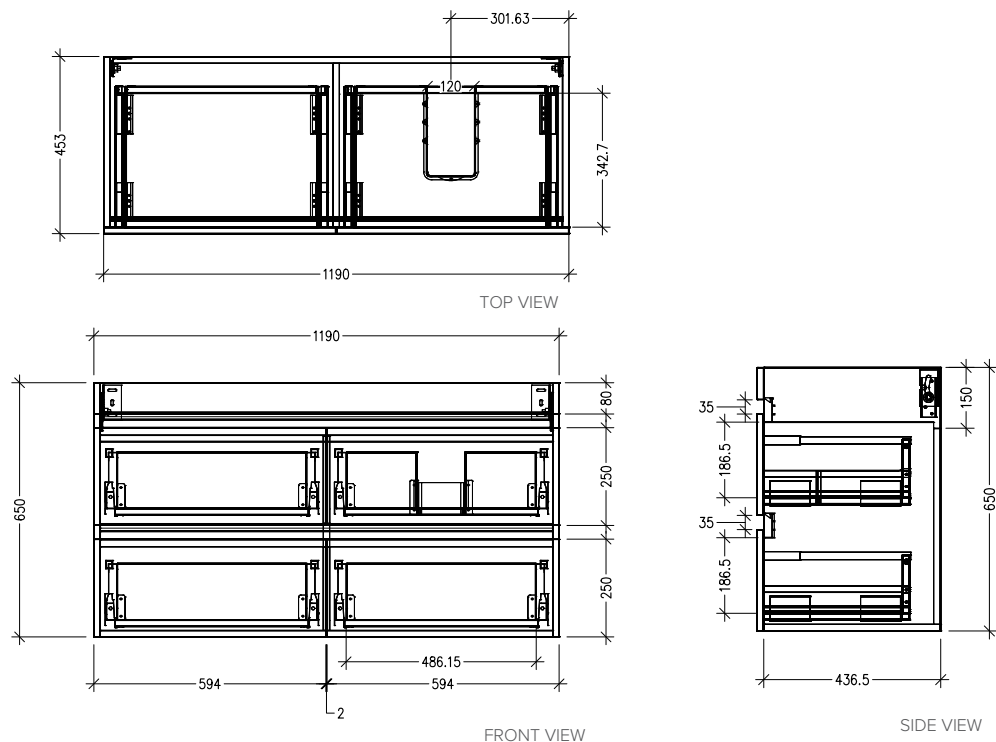

SPECIFICATION SHEET

Vega 1200mm 4 Drawer Right Offset Basin Wall Vanity

Features

- Wall Hung
- Full Extension Soft Close Drawers
- Negative detail finger pull with extrusion
- Laminate Woodgrain & Solid Colours on MR Board
- Slab Top Options:
20mm Quartz Top - Himalaya (HY) or Midnight Stone (MS)
20mm StoneCast Top - Gloss White (SC) or Matte White (SCMW)
- Dimensions: H670 x W1200 x D465
- Plumbing provision has been allowed for with a 60mm space behind lower drawers. Note lower drawers DO NOT have a plumbing cutout and are designed to offer full storage space

*Note: Vessel basins are purchased separately.
Visit www.newtech.co.nz for full range of vessel basin options.*

Colour Options with Code

Technical Details

Note: All measurements shown are in millimetres. Sizes are nominal.

SPECIFICATION SHEET

Slab Top Options

StoneCast Slab Top 1200

W1200 x D465 x H20

Gloss White - SC

Matte White - SCMW

Gloss White

Matte White

Quartz Slab Top 1200

W1200 x D465 x H20

Midnight Stone - MS

Himalaya - HY

Midnight Stone

Himalaya

Tap Hole Position

Tap hole position must be specified