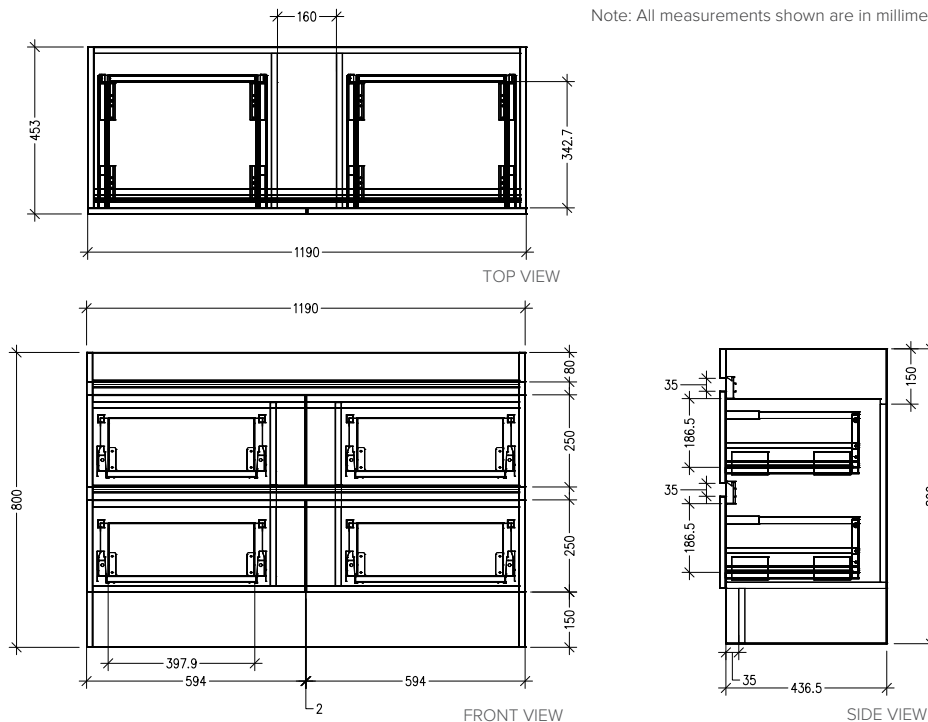

## Vega 1200mm 4 Drawer Single Basin Floor Vanity

### Features

- Floorstanding
- Full Extension Soft Close Drawers
- Negative detail finger pull with extrusion
- Cabinet:  
Laminate Woodgrain & Solid Colours on MR Board
- Slab Top Options:  
20mm Quartz Top or StoneCast Top
- Dimensions: H820 x W1200 x D465

### Technical Details

*Note: All measurements shown are in millimetres. Sizes are nominal.*