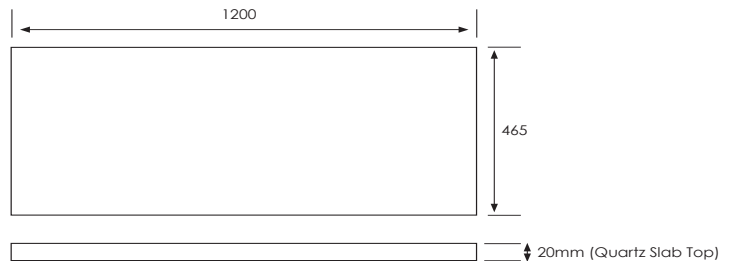

SPECIFICATION SHEET

Vega 1200mm 2 Drawer Wall Vanity

Features

- Wall Hung
- Full Extension Soft Close Drawers
- Negative detail finger pull with extrusion
- Cabinet:
Laminate Woodgrain &
Solid Colours on MR Board
- Slab Top Options:
20mm Quartz Top
20mm StoneCast Top
- Dimensions: H420 x W1200 x D465

*Note: Vessel basins are purchased separately.
Visit www.newtech.co.nz for full range of vessel basin options.*

Colour Options with Code

Technical Details

Note: All measurements shown are in millimetres. Sizes are nominal.

SPECIFICATION SHEET

Slab Top Options

StoneCast Slab Top 1200

W1200 x D465 x H20

Gloss White - SC

Matte White - SCMW

Gloss White

Matte White

Quartz Slab Top 1200

W1200 x D465 x H20

Midnight Stone - MS

Himalaya - HY

Midnight Stone

Himalaya

Tap Hole Position

Tap hole position must be specified