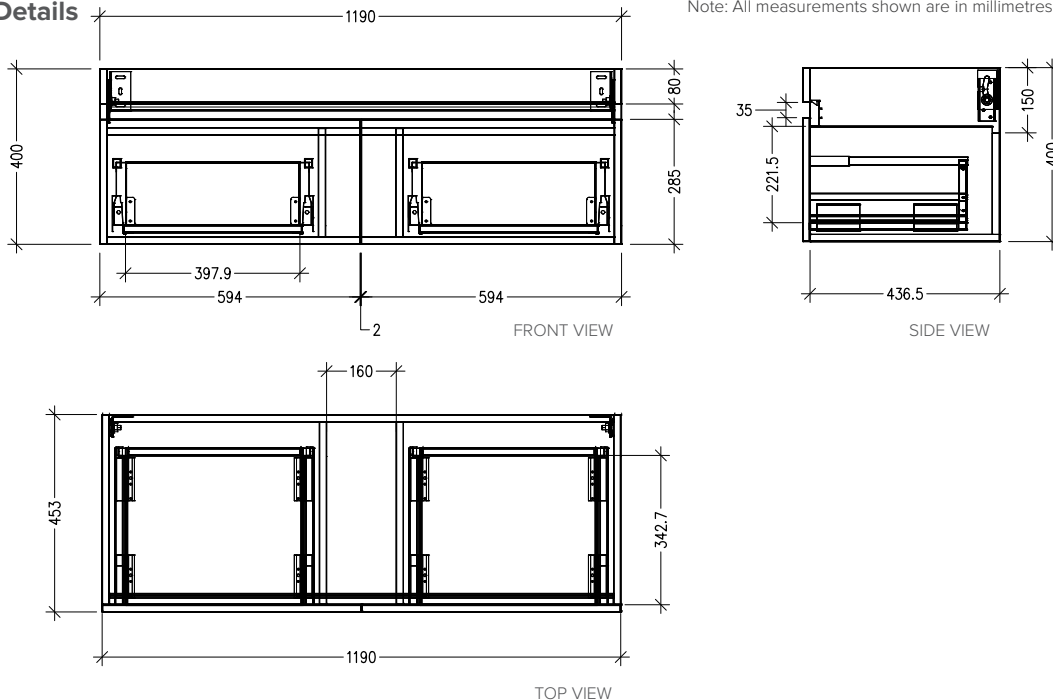

SPECIFICATION SHEET

Vega 1200mm 2 Drawer Wall Vanity

Features

- Wall Hung
- Full Extension Soft Close Drawers
- Negative detail finger pull with extrusion
- Cabinet:
Laminate Woodgrain &
Solid Colours on MR Board
- Slab Top Options:
20mm Quartz Top
20mm StoneCast Top
- Dimensions: H420 x W1200 x D465

*Note: Vessel basins are purchased separately.
Visit www.newtech.co.nz for full range of vessel basin options.*

Colour Options with Code

Technical Details

Note: All measurements shown are in millimetres. Sizes are nominal.

SPECIFICATION SHEET

Slab Top Options

StoneCast Slab Top 1200

W1200 x D465 x H20

Gloss White - SC

Matte White - SCMW

Gloss White

Matte White

Quartz Slab Top 1200

W1200 x D465 x H20

Midnight Stone - MS

Himalaya - HY

Midnight Stone

Himalaya

Tap Hole Position

Tap hole position must be specified