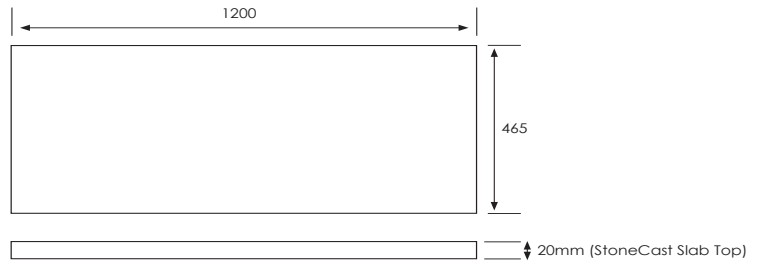

SPECIFICATION SHEET

Vega 1200mm 2 Drawer Wall Vanity

Features

- Wall Hung
- Full Extension Soft Close Drawers
- Negative detail finger pull with extrusion
- Cabinet:
Laminate Woodgrain &
Solid Colours on MR Board
- Slab Top Options:
20mm Quartz Top
20mm StoneCast Top
- Dimensions: H420 x W1200 x D465

*Note: Vessel basins are purchased separately.
Visit www.newtech.co.nz for full range of vessel basin options.*

Colour Options with Code

Technical Details

Note: All measurements shown are in millimetres. Sizes are nominal.

SPECIFICATION SHEET

Slab Top Options

StoneCast Slab Top 1200

W1200 x D465 x H20

Gloss White - SC

Matte White - SCMW

Gloss White

Matte White

Quartz Slab Top 1200

W1200 x D465 x H20

Midnight Stone - MS

Himalaya - HY

Midnight Stone

Himalaya

Tap Hole Position

Tap hole position must be specified