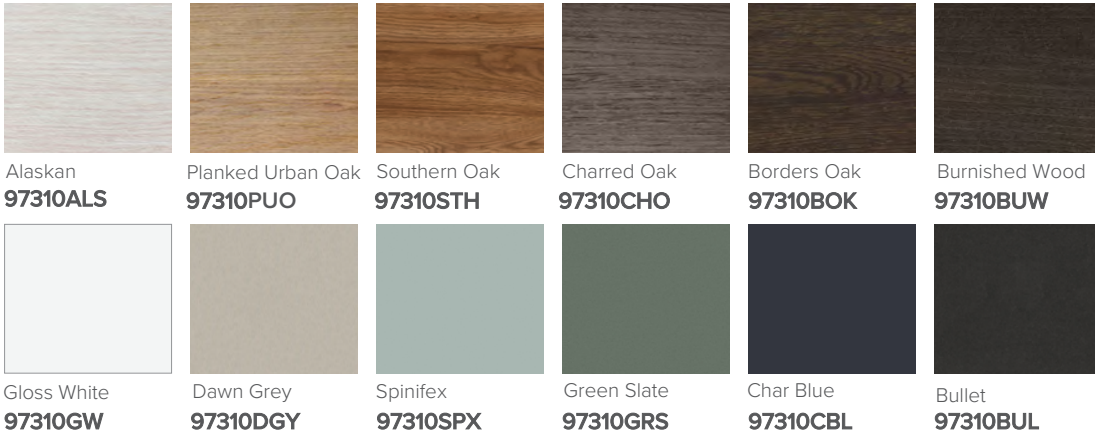

Colour Options with Code