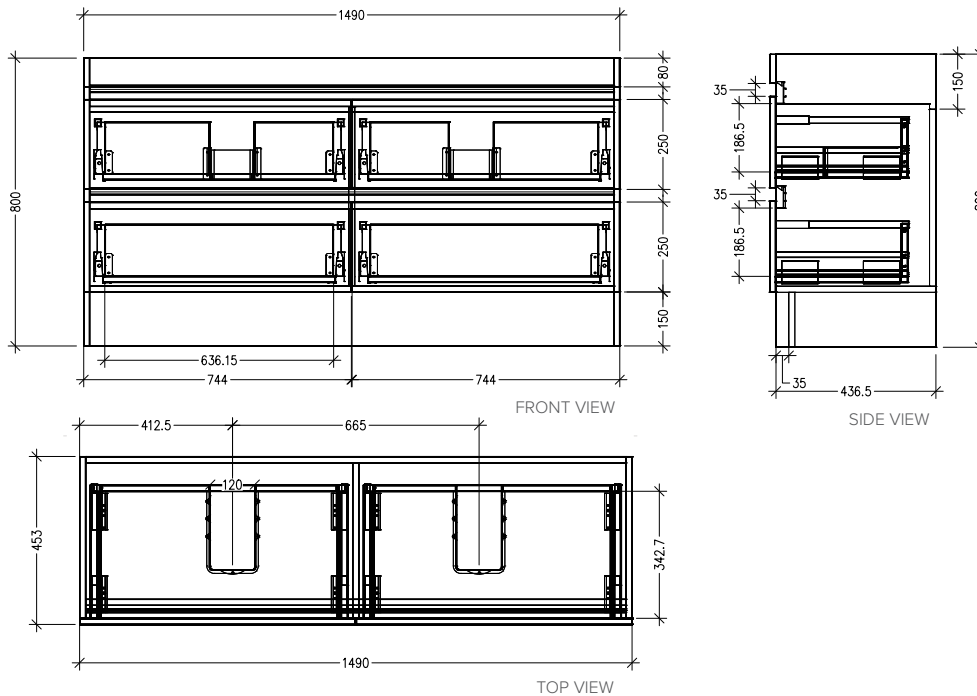

SPECIFICATION SHEET

Vega 1500mm 4 Drawer Double Basin Floor Vanity

Features

- Floorstanding
- Full Extension Soft Close Drawers
- Negative detail finger pull with extrusion
- Cabinet: Laminate Woodgrain & Solid Colours on MR Board
- Slab Top Options: 20mm Quartz Top or StoneCast Top
- Dimensions: H820 x W1500 x D465
- Floor plumbing provision has been allowed for with a 60mm space behind lower drawer. Note lower drawer DO NOT have a plumbing cutout and are designed to offer full storage space.
- **Optional: Floor plumbing waste provision in bottom drawer [88515] - Additional \$75 RRP**

Technical Details

Note: All measurements shown are in millimetres. Sizes are nominal.

SPECIFICATION SHEET

Slab Top Options

StoneCast Slab Top 1500

W1500 x D465 x H20

Gloss White - SC

Matte White - SCMW

Gloss White

Matte White

Quartz Slab Top 1500

W1500 x D465 x H20

Midnight Stone - MS

Himalaya - HY

Midnight Stone

Himalaya

Tap Hole Position

Tap hole position must be specified

NTH	No Tap Holes
CTH	Centre Tap Holes
LTH	Left Tap Holes
RTH	Right Tap Holes
ITH*	Inside Tap Holes
OTH*	Outside Tap Holes

*only applicable with double basins