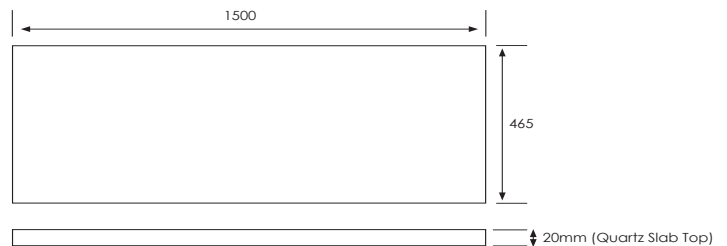

SPECIFICATION SHEET

Vega 1500mm 4 Drawer Double Basin Floor Vanity

Features

- Floorstanding
- Full Extension Soft Close Drawers
- Negative detail finger pull with extrusion
- Cabinet: Laminate Woodgrain & Solid Colours on MR Board
- Slab Top Options: 20mm Quartz Top or StoneCast Top
- Dimensions: H820 x W1500 x D465
- Floor plumbing provision has been allowed for with a 60mm space behind lower drawer. Note lower drawer DO NOT have a plumbing cutout and are designed to offer full storage space.
- **Optional: Floor plumbing waste provision in bottom drawer [88515] - Additional \$75 RRP**

Technical Details

Note: All measurements shown are in millimetres. Sizes are nominal.

SPECIFICATION SHEET

Slab Top Options

StoneCast Slab Top 1500

W1500 x D465 x H20

Gloss White - SC

Matte White - SCMW

Gloss White

Matte White

Quartz Slab Top 1500

W1500 x D465 x H20

Midnight Stone - MS

Himalaya - HY

Midnight Stone

Himalaya

Tap Hole Position

Tap hole position must be specified

NTH	No Tap Holes
CTH	Centre Tap Holes
LTH	Left Tap Holes
RTH	Right Tap Holes
ITH*	Inside Tap Holes
OTH*	Outside Tap Holes

*only applicable with double basins