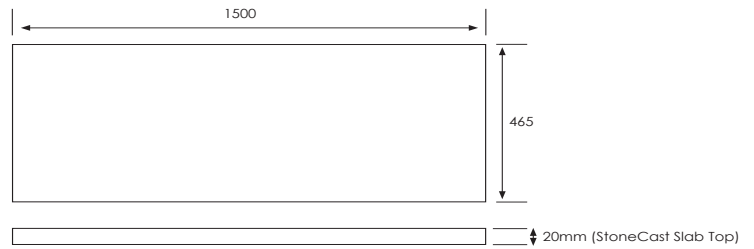

SPECIFICATION SHEET

Vega 1500mm 4 Drawer Double Basin Floor Vanity

Features

- Floorstanding
- Full Extension Soft Close Drawers
- Negative detail finger pull with extrusion
- Cabinet: Laminate Woodgrain & Solid Colours on MR Board
- Slab Top Options: 20mm Quartz Top or StoneCast Top
- Dimensions: H820 x W1500 x D465
- Floor plumbing provision has been allowed for with a 60mm space behind lower drawer. Note lower drawer DO NOT have a plumbing cutout and are designed to offer full storage space.
- **Optional: Floor plumbing waste provision in bottom drawer [88515] - Additional \$75 RRP**

Technical Details

Note: All measurements shown are in millimetres. Sizes are nominal.

SPECIFICATION SHEET

Slab Top Options

StoneCast Slab Top 1500

W1500 x D465 x H20

Gloss White - SC

Matte White - SCMW

Gloss White

Matte White

Quartz Slab Top 1500

W1500 x D465 x H20

Midnight Stone - MS

Himalaya - HY

Midnight Stone

Himalaya

Tap Hole Position

Tap hole position must be specified

NTH	No Tap Holes
CTH	Centre Tap Holes
LTH	Left Tap Holes
RTH	Right Tap Holes
ITH*	Inside Tap Holes
OTH*	Outside Tap Holes

*only applicable with double basins