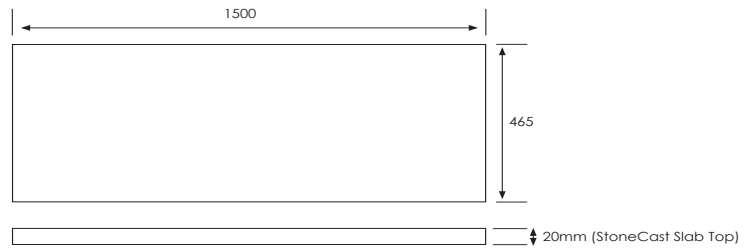

Technical Details

Note: All measurements shown are in millimetres. Sizes are nominal.

SPECIFICATION SHEET

Slab Top Options

StoneCast Slab Top 1500

W1500 x D465 x H20

Gloss White - SC

Matte White - SCMW