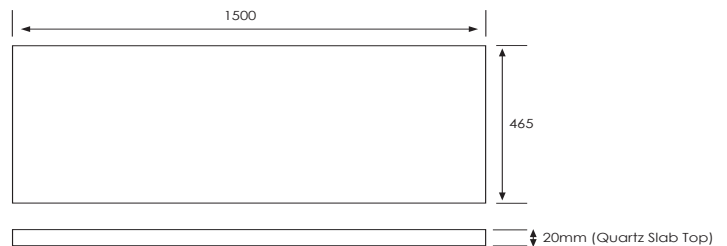

Technical Details

Note: All measurements shown are in millimetres. Sizes are nominal.

SPECIFICATION SHEET

Slab Top Options

StoneCast Slab Top 1500

W1500 x D465 x H20

Gloss White - SC

Matte White - SCMW

Gloss White

Matte White

Quartz Slab Top 1500

W1500 x D465 x H20

Midnight Stone - MS

Himalaya - HY

Midnight Stone

Himalaya

Tap Hole Position

Tap hole position must be specified

| | |
|-------------|-------------------|
| NTH | No Tap Holes |
| CTH | Centre Tap Holes |
| LTH | Left Tap Holes |
| RTH | Right Tap Holes |
| ITH* | Inside Tap Holes |
| OTH* | Outside Tap Holes |