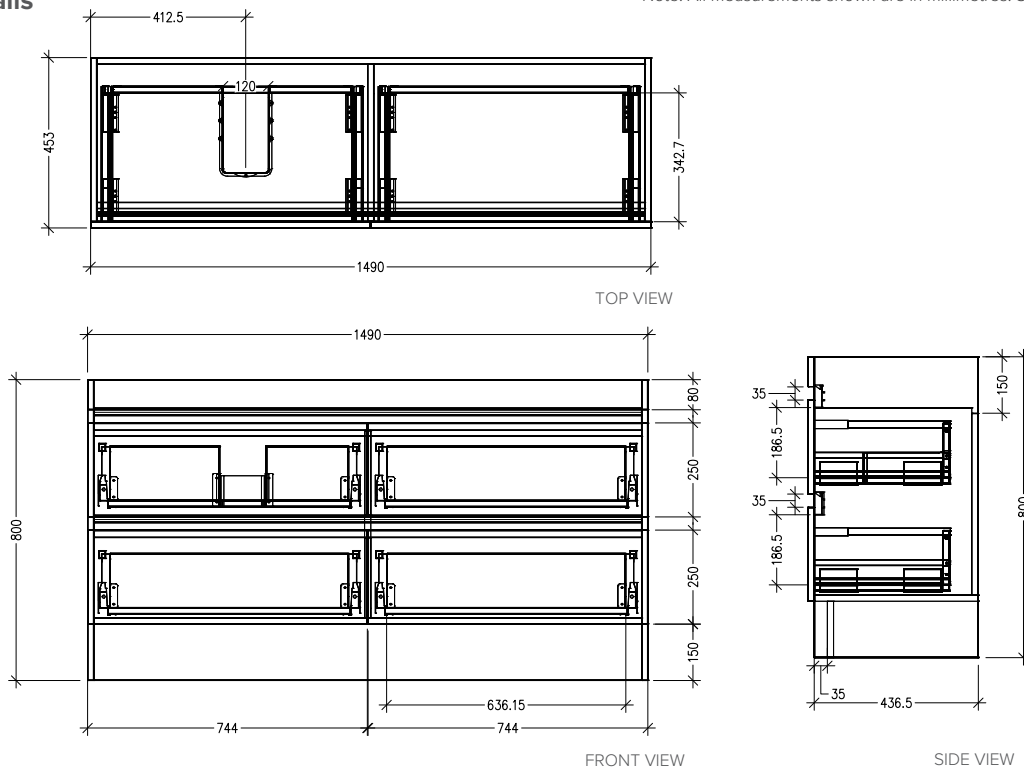

SPECIFICATION SHEET

Vega 1500mm 4 Drawer Left Offset Basin Floor Vanity

Features

- Floorstanding
- Full Extension Soft Close Drawers
- Negative detail finger pull with extrusion
- Laminate Woodgrain & Solid Colours on MR Board
- Slab Top Options:
20mm Quartz Top or StoneCast Top
- Dimensions: H820 x W1500 x D465
- Floor plumbing provision has been allowed for with a 60mm space behind lower drawer. Note lower drawer DO NOT have a plumbing cutout and are designed to offer full storage space.
- **Optional: Floor plumbing waste provision in bottom drawer [88515] - Additional \$75 RRP**

Technical Details

Note: All measurements shown are in millimetres. Sizes are nominal.

SPECIFICATION SHEET

Slab Top Options

StoneCast Slab Top 1500

W1500 x D465 x H20

Gloss White - SC

Matte White - SCMW