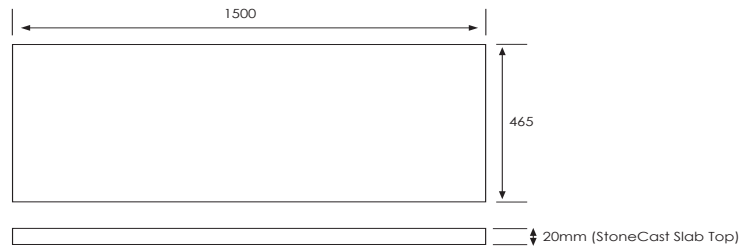

SPECIFICATION SHEET

Vega 1500mm 2 Drawer Left Offset Basin Wall Vanity

Features

- Wall Hung
- Full Extension Soft Close Drawers
- Negative detail finger pull with extrusion
- Laminate Woodgrain & Solid Colours on MR Board
- Slab Top Options:
20mm Quartz Top
20mm StoneCast Top
- Dimensions: H420 x W1500 x D465

*Note: Vessel basins are purchased separately.
Visit www.newtech.co.nz for full range of vessel basin options.*

Colour Options with Code

Technical Details

Note: All measurements shown are in millimetres. Sizes are nominal.

SPECIFICATION SHEET

Slab Top Options

StoneCast Slab Top 1500

W1500 x D465 x H20

Gloss White - SC

Matte White - SCMW

Gloss White

Matte White

Quartz Slab Top 1500

W1500 x D465 x H20

Midnight Stone - MS

Himalaya - HY

Midnight Stone

Himalaya

Tap Hole Position

Tap hole position must be specified