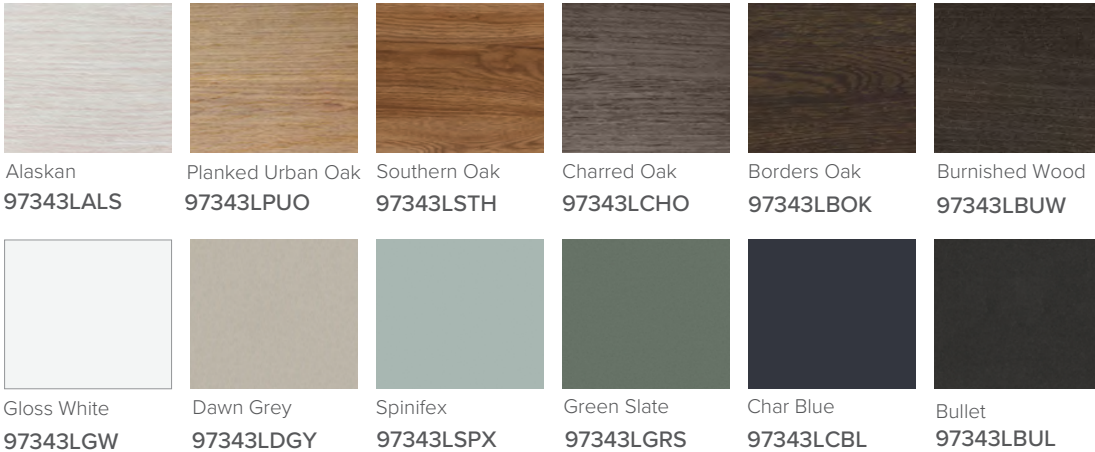

Colour Options with Code