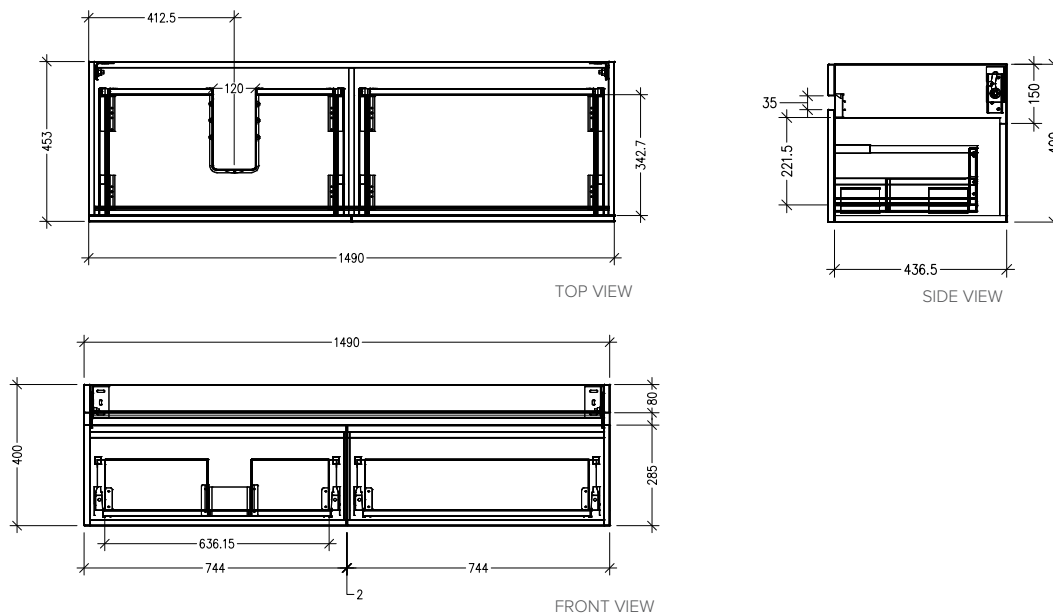

SPECIFICATION SHEET

Vega 1500mm 2 Drawer Left Offset Basin Wall Vanity

Features

- Wall Hung
- Full Extension Soft Close Drawers
- Negative detail finger pull with extrusion
- Laminate Woodgrain & Solid Colours on MR Board
- Slab Top Options:
20mm Quartz Top
20mm StoneCast Top
- Dimensions: H420 x W1500 x D465

*Note: Vessel basins are purchased separately.
Visit www.newtech.co.nz for full range of vessel basin options.*

Colour Options with Code

Technical Details

Note: All measurements shown are in millimetres. Sizes are nominal.

SPECIFICATION SHEET

Slab Top Options

StoneCast Slab Top 1500

W1500 x D465 x H20

Gloss White - SC

Matte White - SCMW

Gloss White

Matte White

Quartz Slab Top 1500

W1500 x D465 x H20

Midnight Stone - MS

Himalaya - HY

Midnight Stone

Himalaya

Tap Hole Position

Tap hole position must be specified