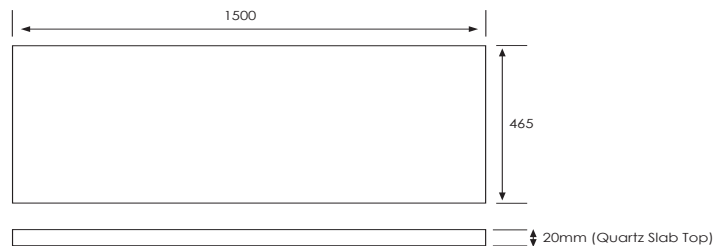

SPECIFICATION SHEET

Vega 1500mm 2 Drawer Left Offset Basin Wall Vanity

Features

- Wall Hung
- Full Extension Soft Close Drawers
- Negative detail finger pull with extrusion
- Laminate Woodgrain & Solid Colours on MR Board
- Slab Top Options:
20mm Quartz Top
20mm StoneCast Top
- Dimensions: H420 x W1500 x D465

*Note: Vessel basins are purchased separately.
Visit www.newtech.co.nz for full range of vessel basin options.*

Colour Options with Code

Technical Details

Note: All measurements shown are in millimetres. Sizes are nominal.

SPECIFICATION SHEET

Slab Top Options

StoneCast Slab Top 1500

W1500 x D465 x H20

Gloss White - SC

Matte White - SCMW

Gloss White

Matte White

Quartz Slab Top 1500

W1500 x D465 x H20

Midnight Stone - MS

Himalaya - HY

Midnight Stone

Himalaya

Tap Hole Position

Tap hole position must be specified