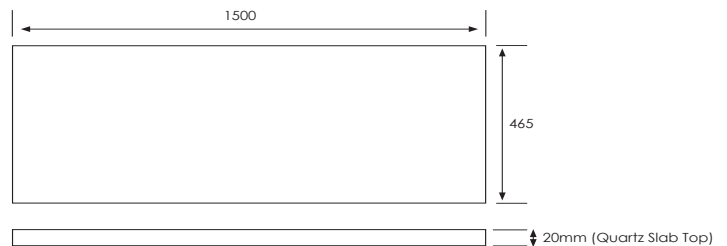

SPECIFICATION SHEET

Vega 1500mm 4 Drawer Right Offset Basin Floor Vanity

Features

- Floorstanding
- Full Extension Soft Close Drawers
- Negative detail finger pull with extrusion
- Laminate Woodgrain & Solid Colours on MR Board
- Slab Top Options:
20mm Quartz Top or StoneCast Top
- Dimensions: H820 x W1500 x D465
- Floor plumbing provision has been allowed for with a 60mm space behind lower drawer. Note lower drawer DO NOT have a plumbing cutout and are designed to offer full storage space.
- **Optional: Floor plumbing waste provision in bottom drawer [88515] - Additional \$75 RRP**

Note: Vessel basins are purchased separately.

Visit www.newtech.co.nz for full range of vessel basin options.

Colour Options with Code

Technical Details

Note: All measurements shown are in millimetres. Sizes are nominal.

SPECIFICATION SHEET

Slab Top Options

StoneCast Slab Top 1500

W1500 x D465 x H20

Gloss White - SC

Matte White - SCMW

Gloss White

Matte White

Quartz Slab Top 1500

W1500 x D465 x H20

Midnight Stone - MS

Himalaya - HY

Midnight Stone

Himalaya

Tap Hole Position

Tap hole position must be specified