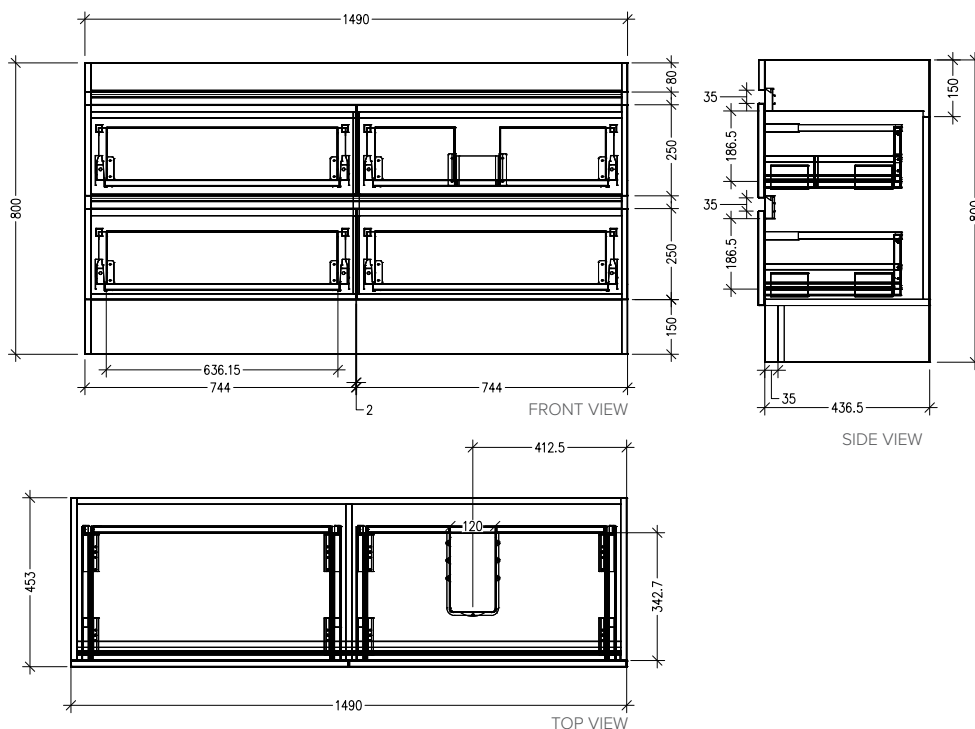

SPECIFICATION SHEET

Vega 1500mm 4 Drawer Right Offset Basin Floor Vanity

Features

- Floorstanding
- Full Extension Soft Close Drawers
- Negative detail finger pull with extrusion
- Laminate Woodgrain & Solid Colours on MR Board
- Slab Top Options:
20mm Quartz Top or StoneCast Top
- Dimensions: H820 x W1500 x D465
- Floor plumbing provision has been allowed for with a 60mm space behind lower drawer. Note lower drawer DO NOT have a plumbing cutout and are designed to offer full storage space.
- **Optional: Floor plumbing waste provision in bottom drawer [88515] - Additional \$75 RRP**

Note: Vessel basins are purchased separately.

Visit www.newtech.co.nz for full range of vessel basin options.

Colour Options with Code

Technical Details

Note: All measurements shown are in millimetres. Sizes are nominal.

SPECIFICATION SHEET

Slab Top Options

StoneCast Slab Top 1500

W1500 x D465 x H20

Gloss White - SC

Matte White - SCMW

Gloss White

Matte White

Quartz Slab Top 1500

W1500 x D465 x H20

Midnight Stone - MS

Himalaya - HY

Midnight Stone

Himalaya

Tap Hole Position

Tap hole position must be specified