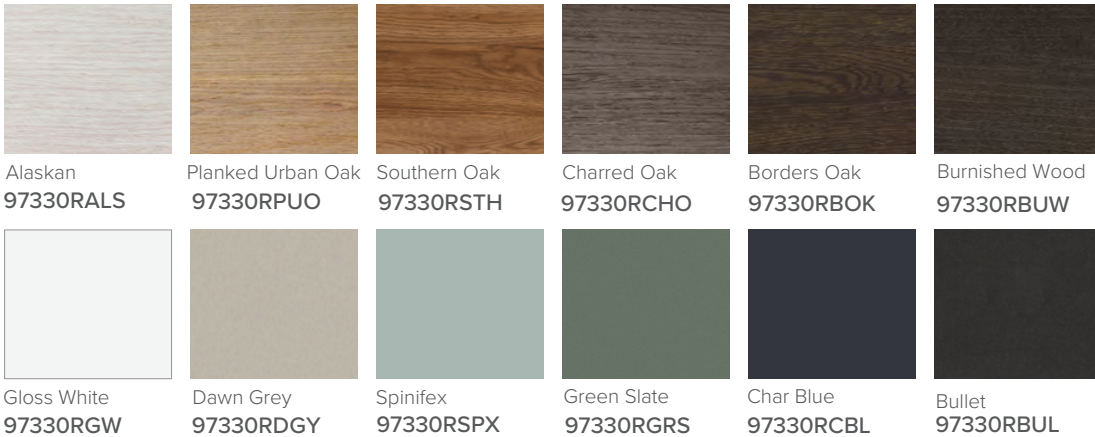

Colour Options with Code