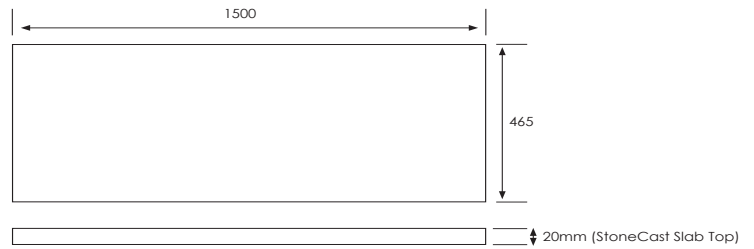

SPECIFICATION SHEET

Vega 1500mm 4 Drawer Right Offset Basin Floor Vanity

Features

- Floorstanding
- Full Extension Soft Close Drawers
- Negative detail finger pull with extrusion
- Laminate Woodgrain & Solid Colours on MR Board
- Slab Top Options:
20mm Quartz Top or StoneCast Top
- Dimensions: H820 x W1500 x D465
- Floor plumbing provision has been allowed for with a 60mm space behind lower drawer. Note lower drawer DO NOT have a plumbing cutout and are designed to offer full storage space.
- **Optional: Floor plumbing waste provision in bottom drawer [88515] - Additional \$75 RRP**

Note: Vessel basins are purchased separately.

Visit www.newtech.co.nz for full range of vessel basin options.

Colour Options with Code

Technical Details

Note: All measurements shown are in millimetres. Sizes are nominal.

SPECIFICATION SHEET

Slab Top Options

StoneCast Slab Top 1500

W1500 x D465 x H20

Gloss White - SC

Matte White - SCMW

Gloss White

Matte White

Quartz Slab Top 1500

W1500 x D465 x H20

Midnight Stone - MS

Himalaya - HY

Midnight Stone

Himalaya

Tap Hole Position

Tap hole position must be specified