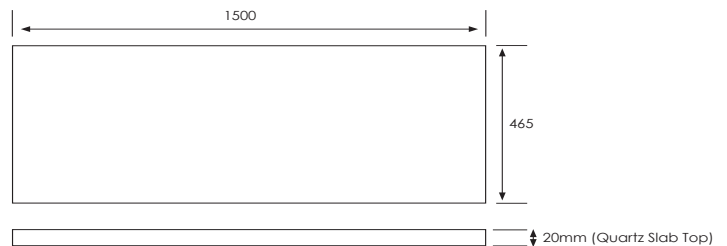

SPECIFICATION SHEET

Vega 1500mm 4 Drawer Right Offset Basin Wall Vanity

Features

- Wall Hung
- Full Extension Soft Close Drawers
- Negative detail finger pull with extrusion
- Laminate Woodgrain & Solid Colours on MR Board
- Slab Top Options:
20mm Quartz Top or StoneCast Top
- Dimensions: H670 x W1500 x D465
- Plumbing provision has been allowed for with a 60mm space behind lower drawers. Note lower drawers DO NOT have a plumbing cutout and are designed to offer full storage space

Technical Details

Note: All measurements shown are in millimetres. Sizes are nominal.

SPECIFICATION SHEET

Slab Top Options

StoneCast Slab Top 1500

W1500 x D465 x H20

Gloss White - SC

Matte White - SCMW

Gloss White

Matte White

Quartz Slab Top 1500

W1500 x D465 x H20

Midnight Stone - MS

Himalaya - HY

Midnight Stone

Himalaya

Tap Hole Position

Tap hole position must be specified

NTH	No Tap Holes
CTH	Centre Tap Holes
LTH	Left Tap Holes
RTH	Right Tap Holes
ITH*	Inside Tap Holes
OTH*	Outside Tap Holes

*only applicable with double basins