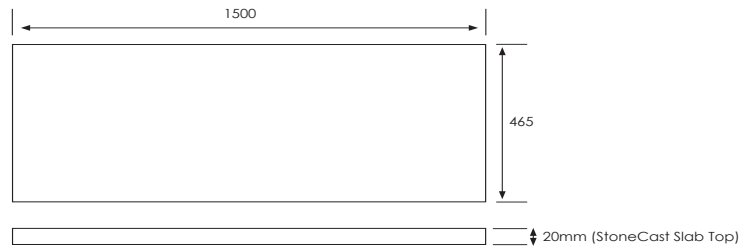

SPECIFICATION SHEET

Vega 1500mm 4 Drawer Right Offset Basin Wall Vanity

Features

- Wall Hung
- Full Extension Soft Close Drawers
- Negative detail finger pull with extrusion
- Laminate Woodgrain & Solid Colours on MR Board
- Slab Top Options:
20mm Quartz Top or StoneCast Top
- Dimensions: H670 x W1500 x D465
- Plumbing provision has been allowed for with a 60mm space behind lower drawers. Note lower drawers DO NOT have a plumbing cutout and are designed to offer full storage space

Technical Details

Note: All measurements shown are in millimetres. Sizes are nominal.

SPECIFICATION SHEET

Slab Top Options

StoneCast Slab Top 1500

W1500 x D465 x H20

Gloss White - SC

Matte White - SCMW

Gloss White

Matte White

Quartz Slab Top 1500

W1500 x D465 x H20

Midnight Stone - MS

Himalaya - HY

Midnight Stone

Himalaya

Tap Hole Position

Tap hole position must be specified

NTH	No Tap Holes
CTH	Centre Tap Holes
LTH	Left Tap Holes
RTH	Right Tap Holes
ITH*	Inside Tap Holes
OTH*	Outside Tap Holes

*only applicable with double basins