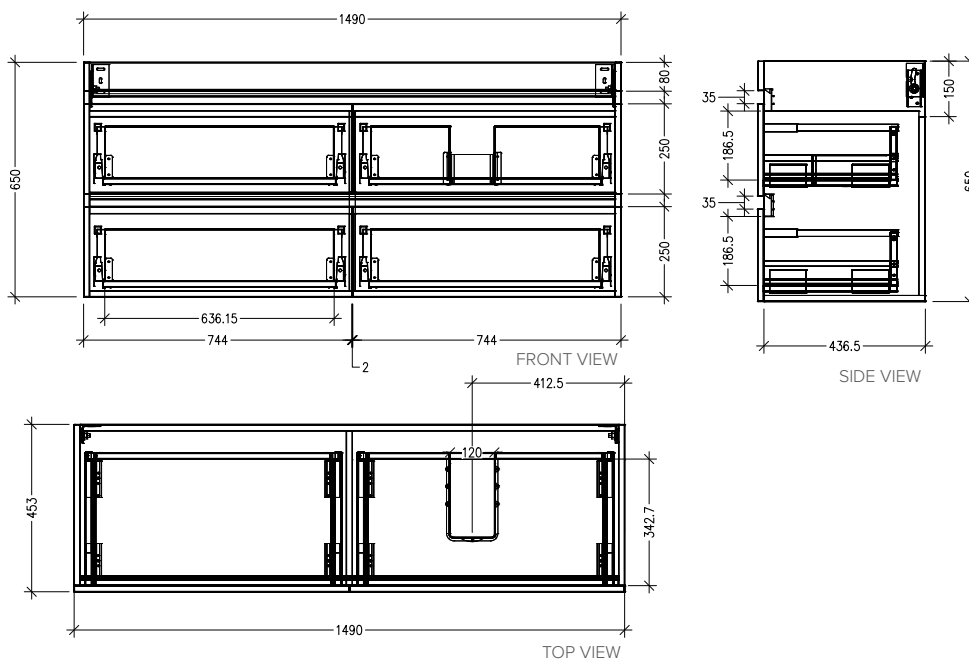

SPECIFICATION SHEET

Vega 1500mm 4 Drawer Right Offset Basin Wall Vanity

Features

- Wall Hung
- Full Extension Soft Close Drawers
- Negative detail finger pull with extrusion
- Laminate Woodgrain & Solid Colours on MR Board
- Slab Top Options:
20mm Quartz Top or StoneCast Top
- Dimensions: H670 x W1500 x D465
- Plumbing provision has been allowed for with a 60mm space behind lower drawers. Note lower drawers DO NOT have a plumbing cutout and are designed to offer full storage space

Technical Details

Note: All measurements shown are in millimetres. Sizes are nominal.

SPECIFICATION SHEET

Slab Top Options

StoneCast Slab Top 1500

W1500 x D465 x H20

Gloss White - SC

Matte White - SCMW

Gloss White

Matte White

Quartz Slab Top 1500

W1500 x D465 x H20

Midnight Stone - MS

Himalaya - HY

Midnight Stone

Himalaya

Tap Hole Position

Tap hole position must be specified

NTH	No Tap Holes
CTH	Centre Tap Holes
LTH	Left Tap Holes
RTH	Right Tap Holes
ITH*	Inside Tap Holes
OTH*	Outside Tap Holes

*only applicable with double basins