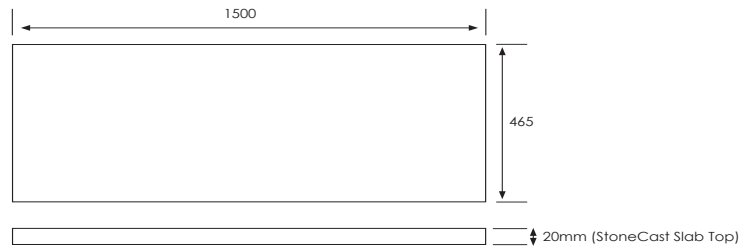

SPECIFICATION SHEET

Slab Top Options

StoneCast Slab Top 1500

W1500 x D465 x H20

Gloss White - SC

Matte White - SCMW