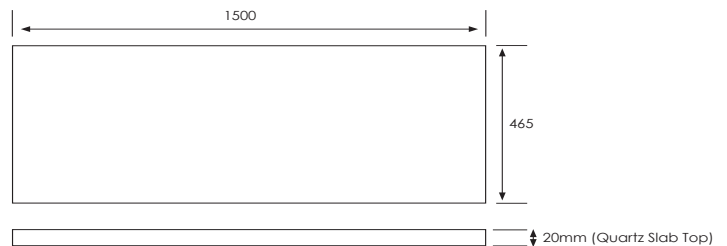

### Technical Details

*Note: All measurements shown are in millimetres. Sizes are nominal.*

## Slab Top Options

### StoneCast Slab Top 1500

W1500 x D465 x H20

Gloss White - SC

Matte White - SCMW

Gloss White

Matte White

### Quartz Slab Top 1500

W1500 x D465 x H20

Midnight Stone - MS

Himalaya - HY

Midnight Stone

Himalaya