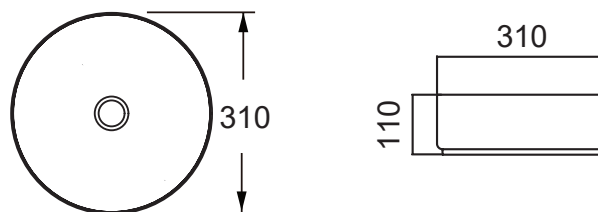

Quarto Round 310mm

H110 x W310

Gloss White - Code: 7331

Matte Black - Code: 7331B

SELECT YOUR TAP HOLE POSITION (Basin Wastes pre-drilled in Quartz Options)

- **NTH** No Tap Holes
- **LTH** Left Tap Holes
- **RTH** Right Tap Holes