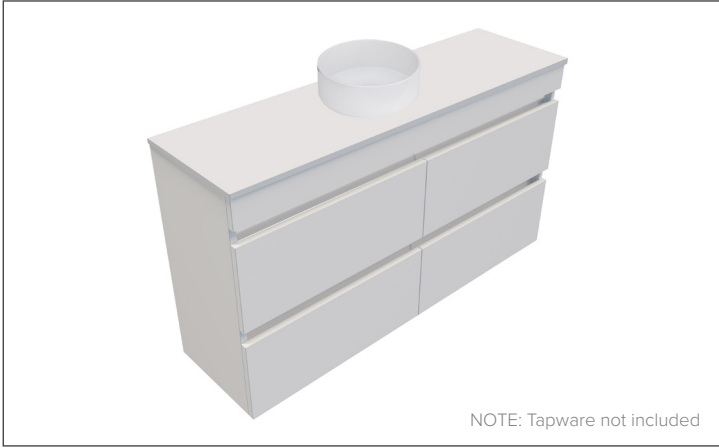

## Vega Slim 1200mm 4 Drawer Wall Hung Vanity

NOTE: Tapware not included

### Features

- 4-Drawer Wall Hung
- Full Extension Soft Close Drawers
- Negative detail finger pull with extrusion
- Laminate Woodgrain & Solid Colours on MR Board
- Slab Top Options:  
20mm Quartz or StoneCast Top
- Dimensions: H670 x W1200 x D350

NOTE: Limited tap hole positions & vessel basin options.  
Vessel basins are purchased separately.