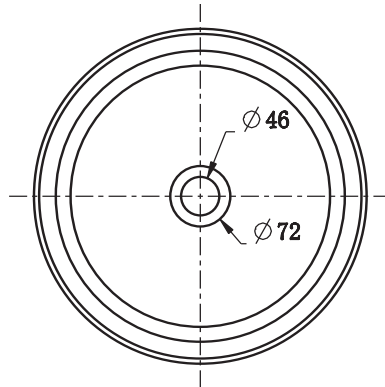

## Vessel Basin Options

### Quarto Round 410

Vitreous China

White: 7350

Matte Black: 7350B

W410 x H125

*Note: Not available with a slab top centre tap hole position*