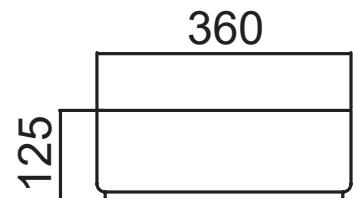

### Quarto Round 410

Vitreous China

White: 7350

Matte Black: 7350B

W410 x H125

*Note: Not available with a slab top centre tap hole position*

### Quarto Round 360

Vitreous China

Matte Black: 7332B

W360 x H125