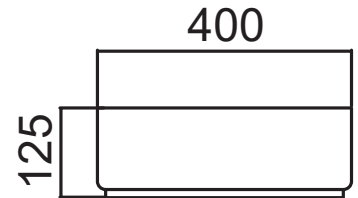

## Vessel Basin Options

### Quarto Round 410

Vitreous China

White: 7350

Matte Black: 7350B

W410 x H125

*Note: Not available with a slab top centre tap hole position*