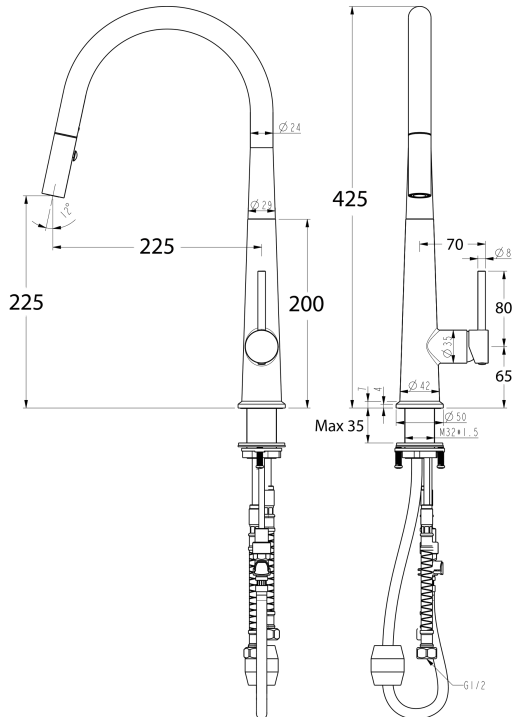

# Apollo Pull Out Sink Mixer

DUAL FUNCTION  
HANDPIECE

PRODUCT CODE

**VAP13BB**

COLOUR/FINISHES

**Brushed Brass (PVD)**

Brushed Black (PVD)  
Chrome  
Brushed Gunmetal (PVD)  
Brushed Copper (PVD)  
Brushed Nickel (PVD)  
Brushed Brass (PVD)

FEATURES

ColdStart Technology  
Dual-function Swivel Handpiece  
Lead-free DZR Brass  
Quick-fit hose connection  
Swivel spout

PRESSURE TYPE

Mains Pressure only

MINIMUM PRESSURE

150kPa

MAXIMUM PRESSURE

500kPa (As per NZ Building Code AS/NZ 3500.1)

WELS RATING - MAINS  
PRESSURE

4 Star (6L/min)

MAXIMUM TEMPERATURE

65°C

PLUMBING CONNECTION

15mm

SPOUT REACH

225mm

PULLOUT HOSE LENGTH

+300mm

PRODUCT WARRANTY

10 Year Labour & Replacement or Parts  
Warranty

Voda Plumbingware products are in full compliance with the  
requirements as set out in the New Zealand Building Code: